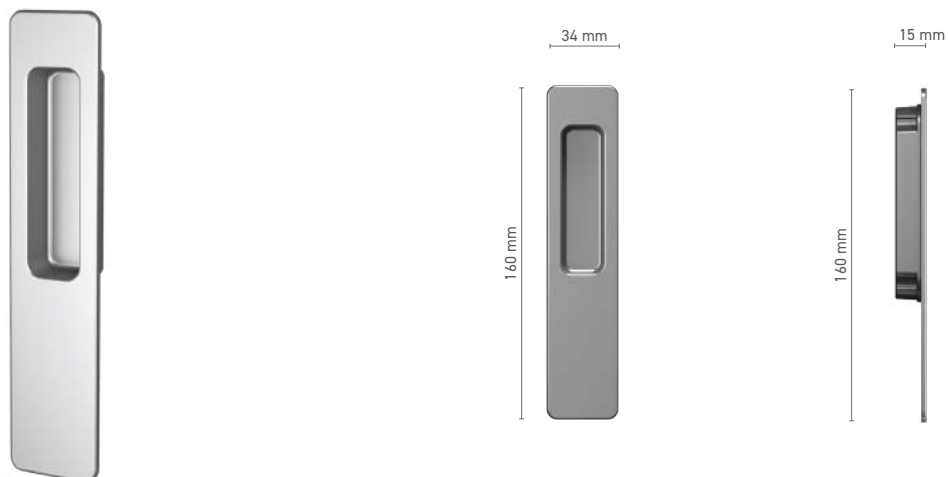

SOBINCO EDGE / HORIZON

external pull for lift & slide door

Item number

■ 1820093X

Available colours

■ inox anodised ■ natural anodised ■ white ■ anthracite ■ black