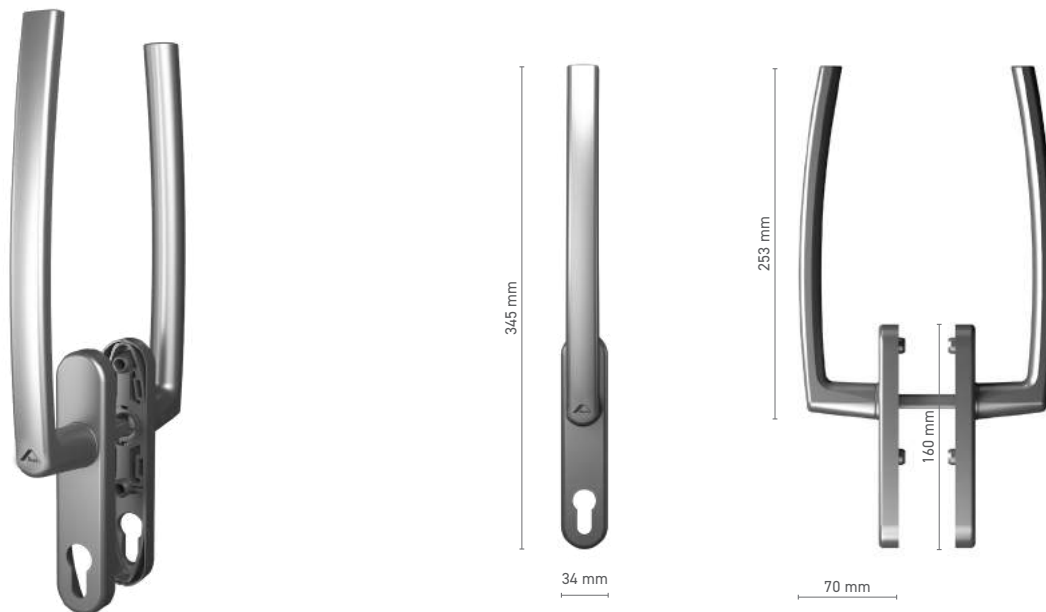

ROTO Line

External & Internal handle with spindle for lift & slide door

Item number ■ 1810792X

Available colours ■ RAL fan-deck* ■ raw* ■ anodised effect ■ white ■ silver ■ black

Drive ■ square spindle 10 mm

* - handle without logo