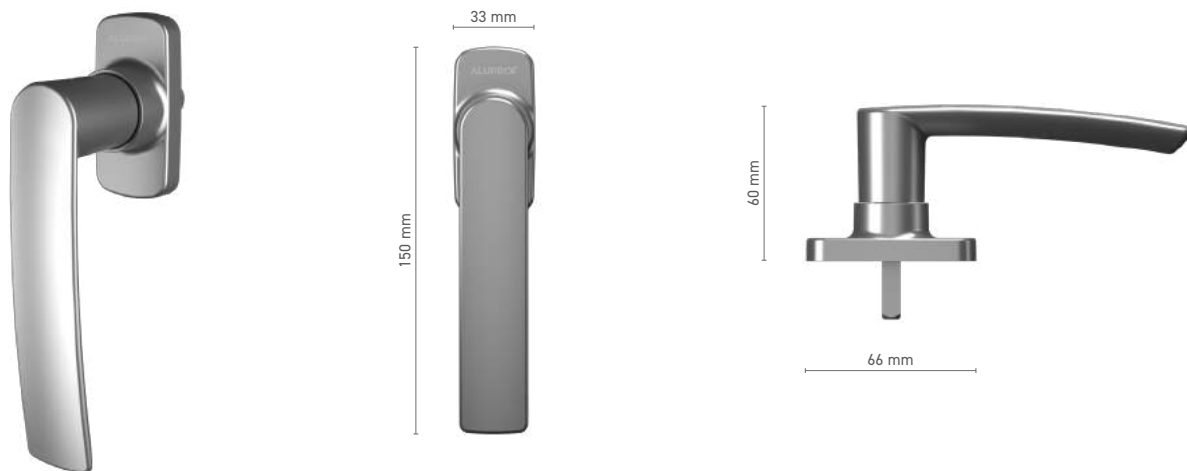

Item number ■ 8001310X / 8001311X

Available colours ■ inox anodised ■ natural anodised ■ black

Drive ■ square spindle 8 mm

 WINDOW AND DOOR HANDLES
FAPIM

FAPIM

window handle with spindle

Item number	■ 1922017X
Available colours	■ RAL fan-deck * ■ raw * ■ natural anodised ■ anodised effect ■ white
Drive	■ square spindle 7 mm