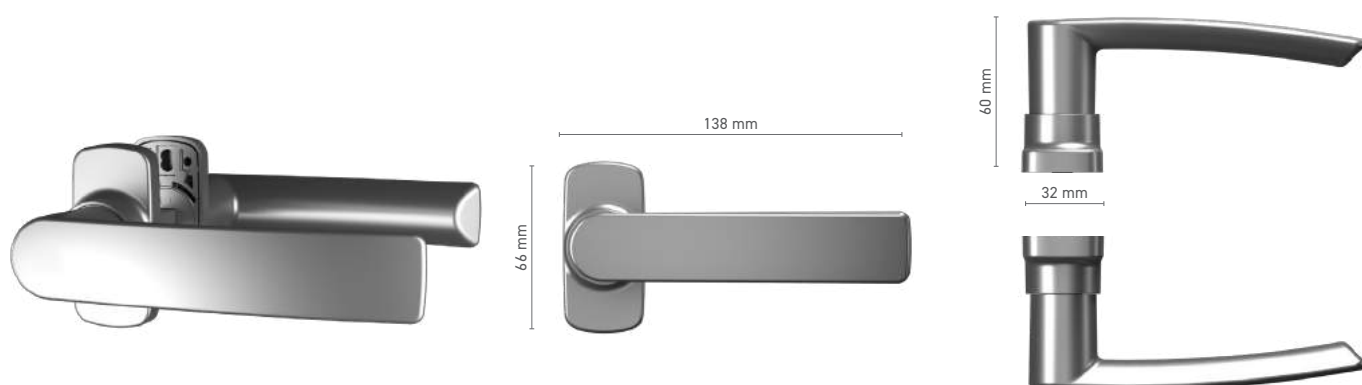

FAPIM

External & Internal door handle

Item number	■ 8001291X
Available colours	■ RAL fan-deck * ■ raw * ■ natural anodised ■ anodised effect ■ white
Drive	■ square spindle 8 mm

* - handle without logo