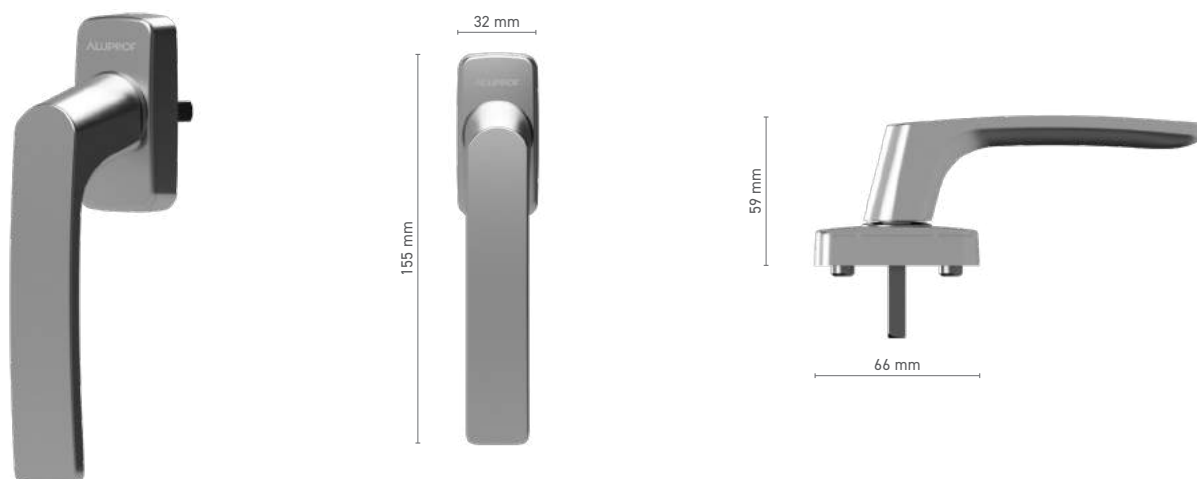

ALUPROF CLASSIC

window handle with spindle

Item number

■ 1924104X

Available colours

■ RAL fan-deck * ■ raw * ■ white ■ silver ■ anthracite ■ black

Drive

■ square spindle 7 mm

* - handle without logo