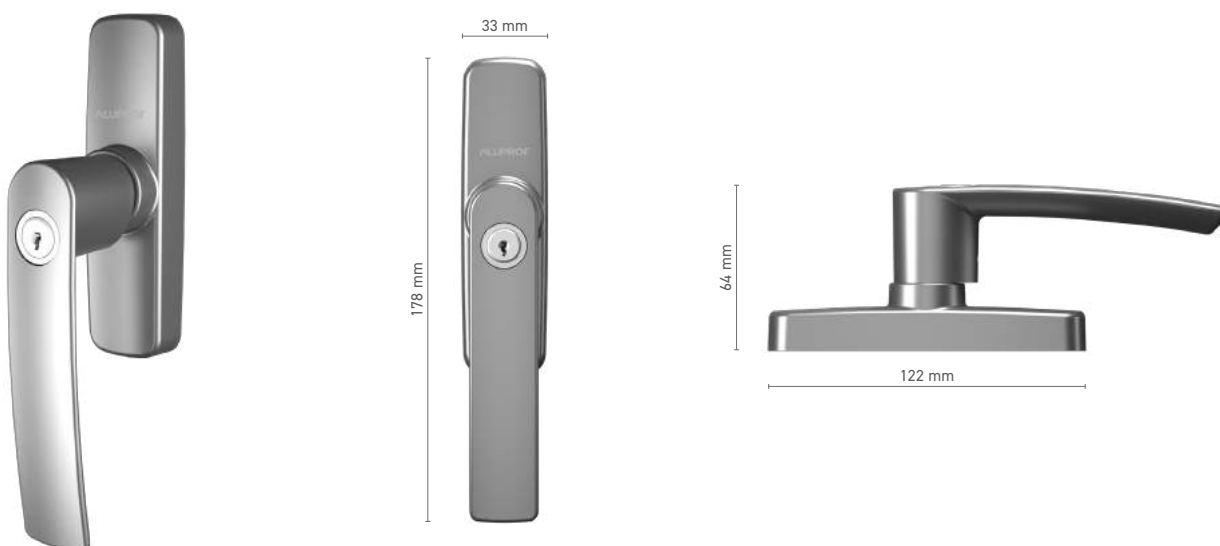

* - handle without logo

FAPIM

window handle with fork

Item number	■ 1922020X
Available colours	■ RAL fan-deck * ■ raw * ■ anodised effect ■ white
Drive	■ fork

* - handle without logo

FAPIM

window handle with fork, with key / TBT