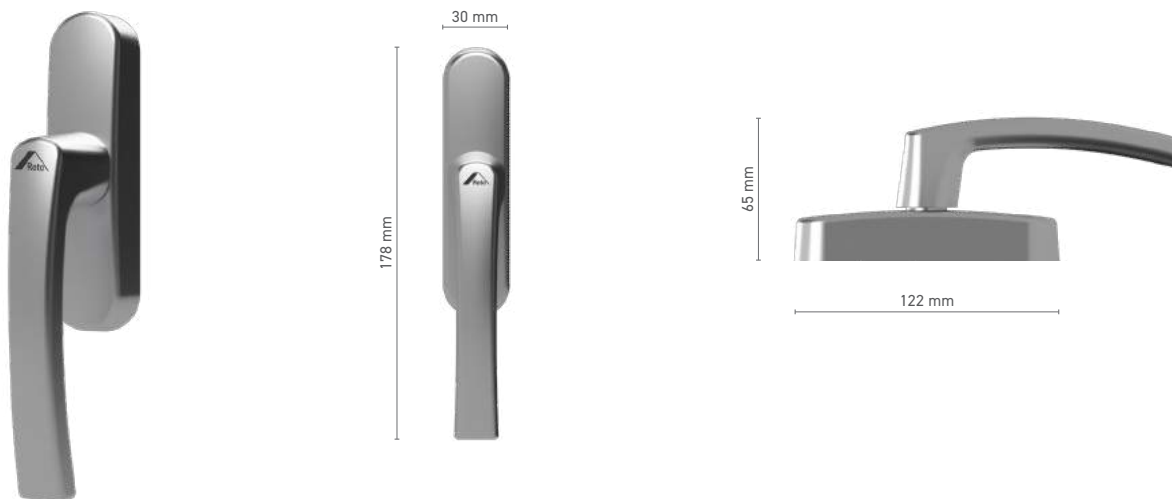

ROTO Line

window handle with fork

Item number	■ 1810502X
Available colours	■ RAL fan-deck* ■ raw* ■ anodised effect ■ white ■ silver ■ black
Drive	■ fork

* - handle without logo