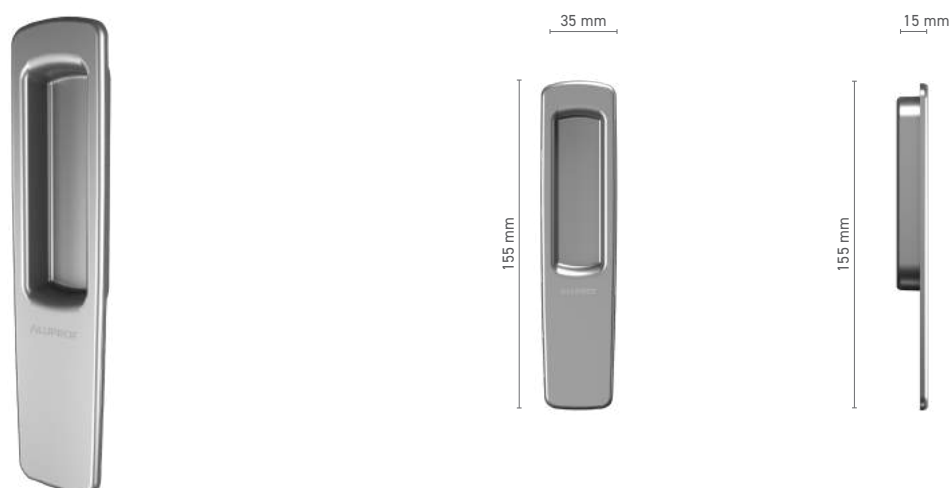

FAPIM

external pull for lift & slide door

Item number	■ 1922043X
Available colours	■ RAL fan-deck * ■ raw * ■ natural anodised ■ anodised effect ■ white

* - pull without logo