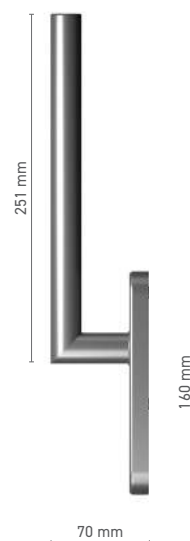

ALUPROF STYLE

single handle for lift & slide door

Item number

■ 1924212X

Available colours

■ stainless steel ■ inox anodised ■ natural anodised ■ white ■ anthracite ■ black

Drive

■ square spindle 10 mm