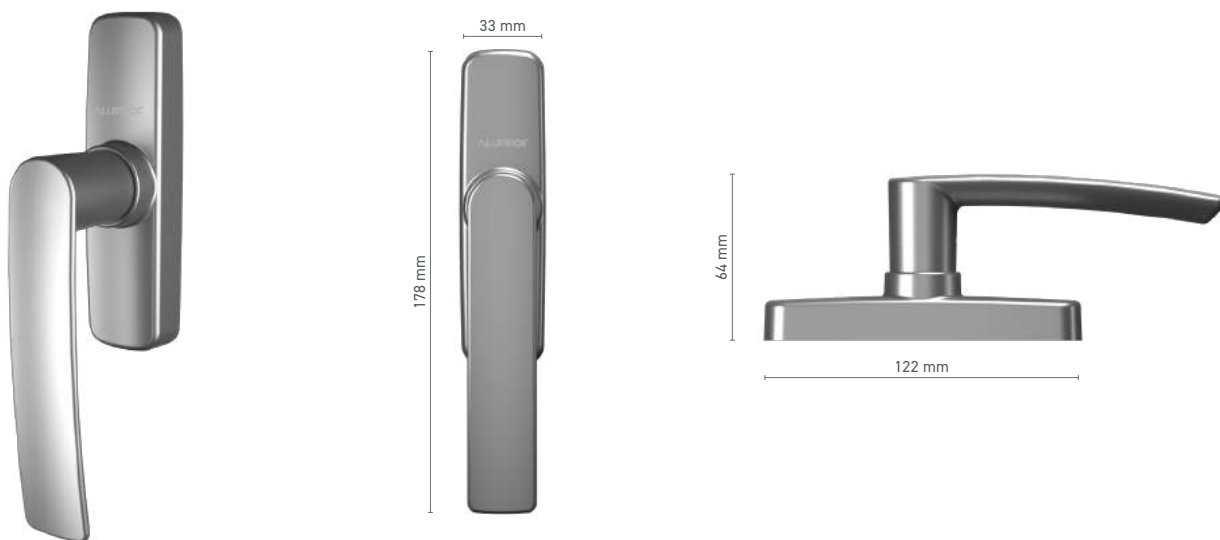

FAPIM

window handle with fork

Item number	■ 1922020X
Available colours	■ RAL fan-deck * ■ raw * ■ anodised effect ■ white
Drive	■ fork

* - handle without logo