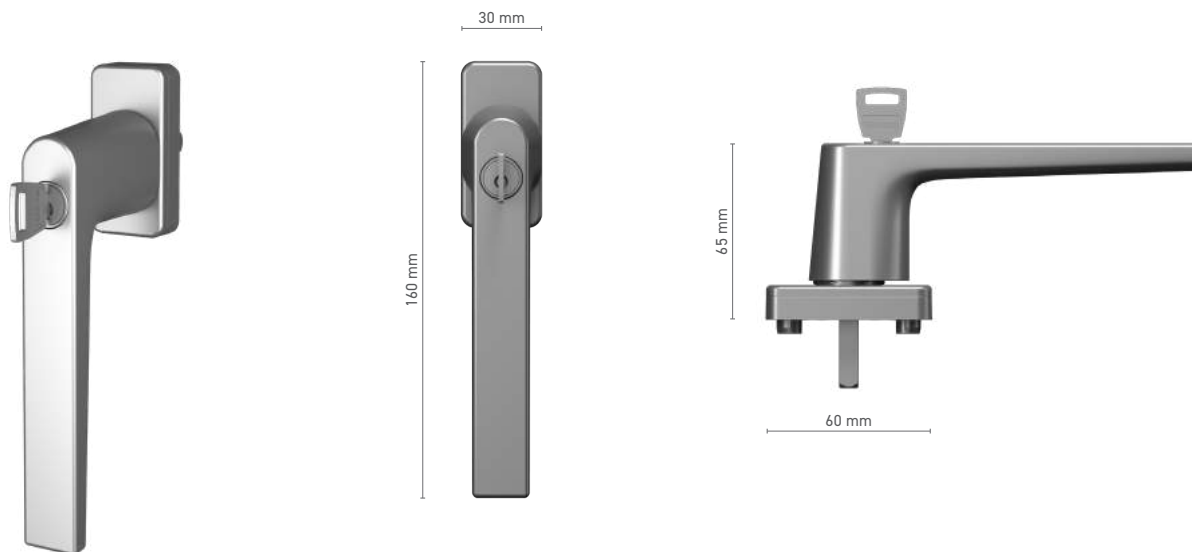

SOBINCO EDGE

window handle with key anti burglary / TF

Item number	■ 1820232X / 1820234X
Available colours	■ inox anodised ■ white ■ anthracite ■ black
Drive	■ square spindle 7 mm
Handle fittings	■ single-function cylinder / TF