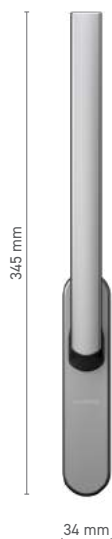

Item number	■ 1924218X
Available colours	■ stainless steel ■ inox anodised ■ natural anodised ■ white ■ anthracite ■ black
Drive	■ square spindle 8 mm
Eschutcheon	■ 1924230X - 6 mm ■ 1924231X - 9 mm ■ 1924234X - 6 mm, glued

 WINDOW HANDLES
ALUPROF STANDARD

ALUPROF STANDARD

window handle with spindle

Item number	■ 1924201X
Available colours	■ inox anodised ■ natural anodised ■ white ■ anthracite ■ black
Drive	■ square spindle 7 mm

ALUPROF STANDARD

window handle with spindle PSK

Item number	■ 1924207X
Available colours	■ inox anodised ■ natural anodised ■ white ■ anthracite ■ black
Drive	■ square spindle 7 mm

ALUPROF STANDARD

single handle for lift & slide door

Item number	■ 1924208X
Available colours	■ inox anodised ■ natural anodised ■ white ■ anthracite ■ black
Drive	■ square spindle 10 mm

ALUPROF STANDARD

single handle for lift & slide door

Item number	■ 1924209X
Available colours	■ inox anodised ■ natural anodised ■ white ■ anthracite ■ black
Drive	■ square spindle 10 mm