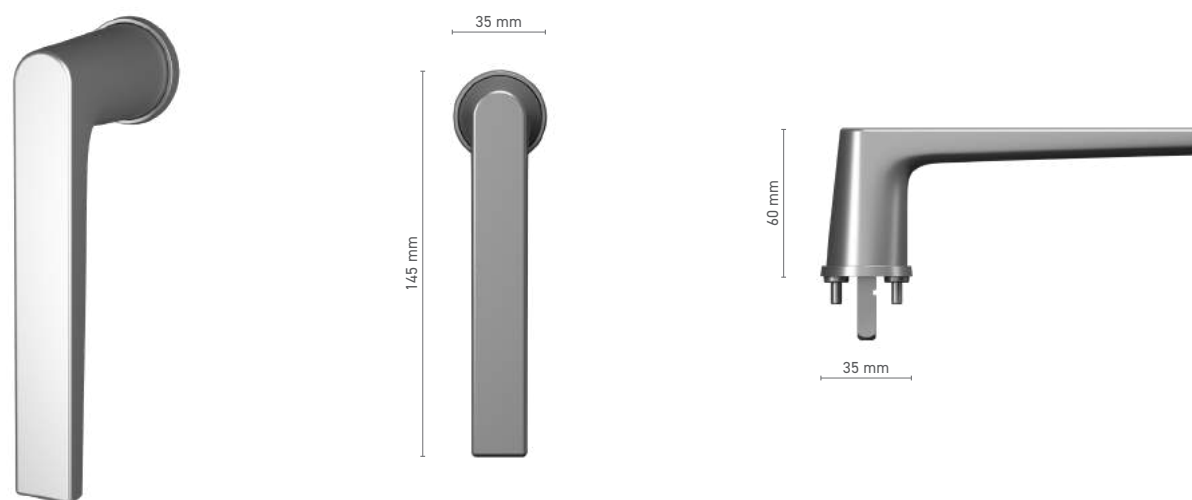

SOBINCO EDGE

window handle with spindle without base

Item number	■ 1820235X
Available colours	■ inox anodised ■ white ■ anthracite ■ black
Drive	■ square spindle 7 mm