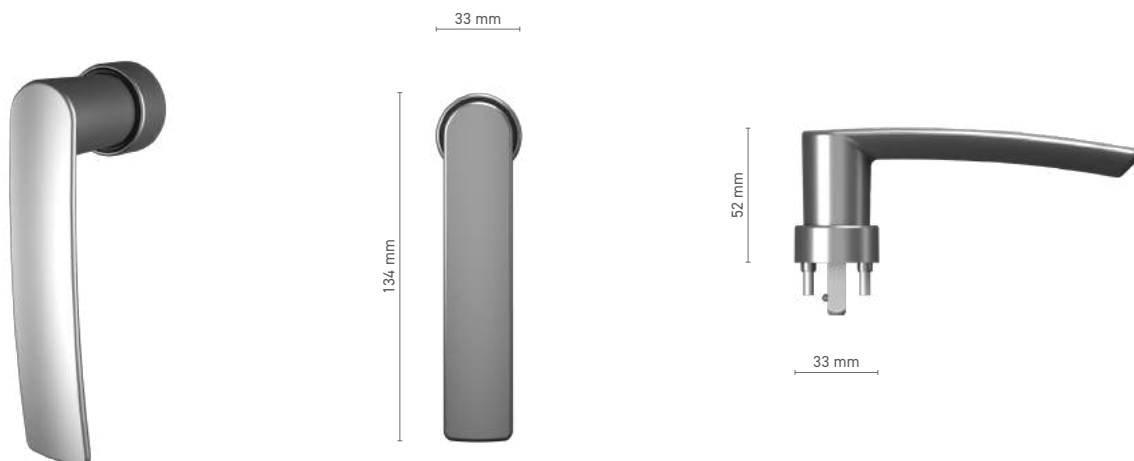

FAPIM

window handle without base