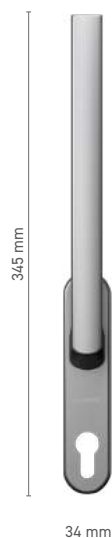

Item number	■ 1924218X
Available colours	■ stainless steel ■ inox anodised ■ natural anodised ■ white ■ anthracite ■ black
Drive	■ square spindle 8 mm
Eschutcheon	■ 1924230X - 6 mm ■ 1924231X - 9 mm ■ 1924234X - 6 mm, glued

 WINDOW HANDLES
ALUPROF STANDARD

ALUPROF STANDARD

window handle with spindle

Item number	■ 1924201X
Available colours	■ inox anodised ■ natural anodised ■ white ■ anthracite ■ black
Drive	■ square spindle 7 mm

ALUPROF STANDARD

window handle with spindle PSK

Item number	■ 1924207X
Available colours	■ inox anodised ■ natural anodised ■ white ■ anthracite ■ black
Drive	■ square spindle 7 mm

ALUPROF STANDARD

single handle for lift & slide door

Item number	■ 1924208X
Available colours	■ inox anodised ■ natural anodised ■ white ■ anthracite ■ black
Drive	■ square spindle 10 mm

ALUPROF STANDARD

single handle for lift & slide door

Item number	■ 1924209X
Available colours	■ inox anodised ■ natural anodised ■ white ■ anthracite ■ black
Drive	■ square spindle 10 mm