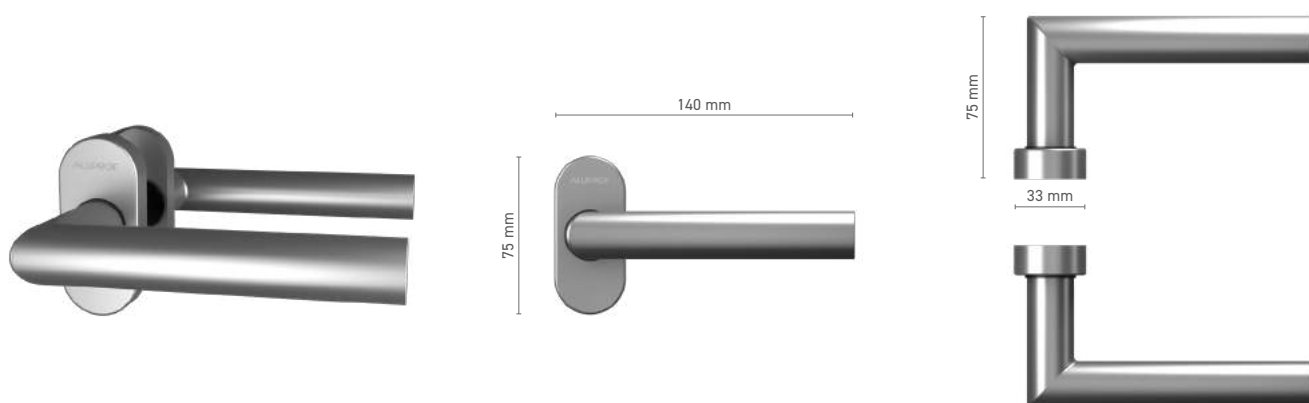

ALUPROF STYLE

External & Internal Door Handle

Item number	■ 1924219X
Available colours	■ stainless steel ■ inox anodised ■ natural anodised ■ white ■ anthracite ■ black
Drive	■ square spindle 8 mm