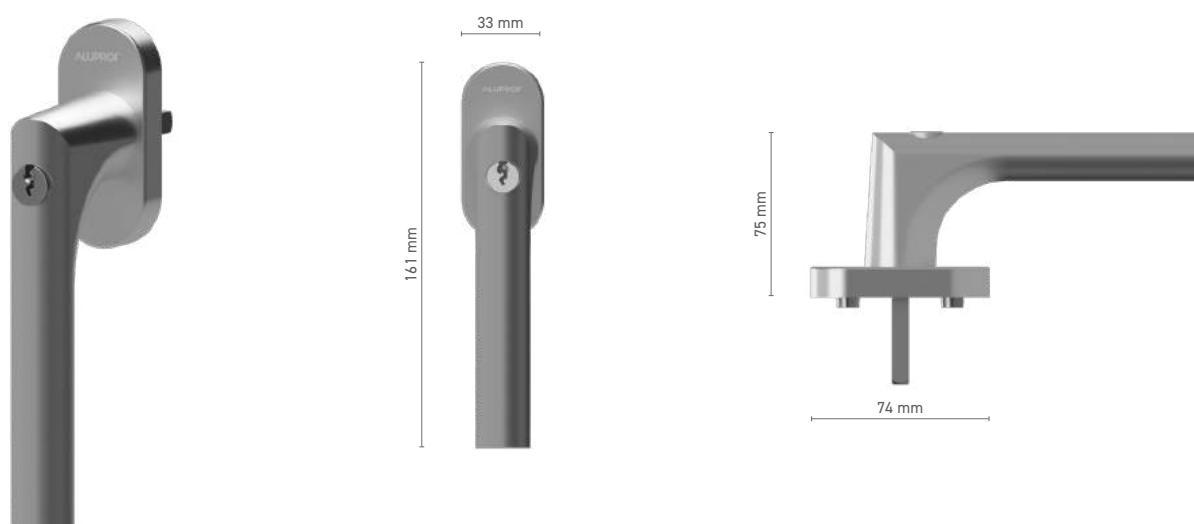

ALUPROF STYLE / STYLE TBT

window handle with spindle

Item number	■ 1924205X / 1924206X
Available colours	■ stainless steel ■ inox anodised ■ natural anodised ■ white ■ anthracite ■ black
Drive	■ square spindle 7 mm
Handle fittings	■ single-function cylinder / TBT