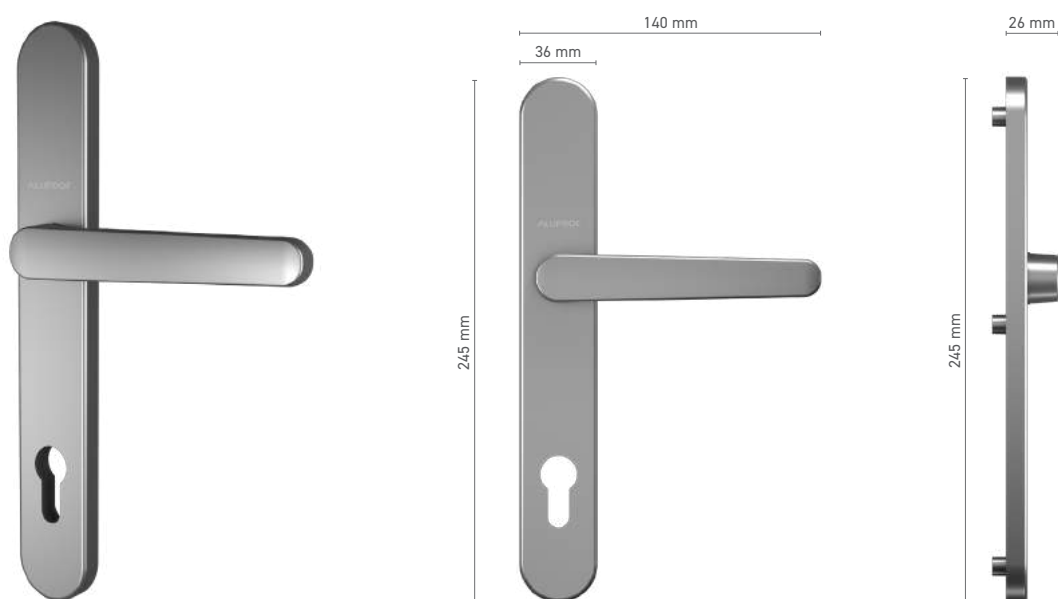

ALUPROF LINE

external door handle under blinds

Item number	■ 1924223X
Available colours	■ inox anodised ■ natural anodised ■ white ■ brown
Drive	■ square spindle 8 mm