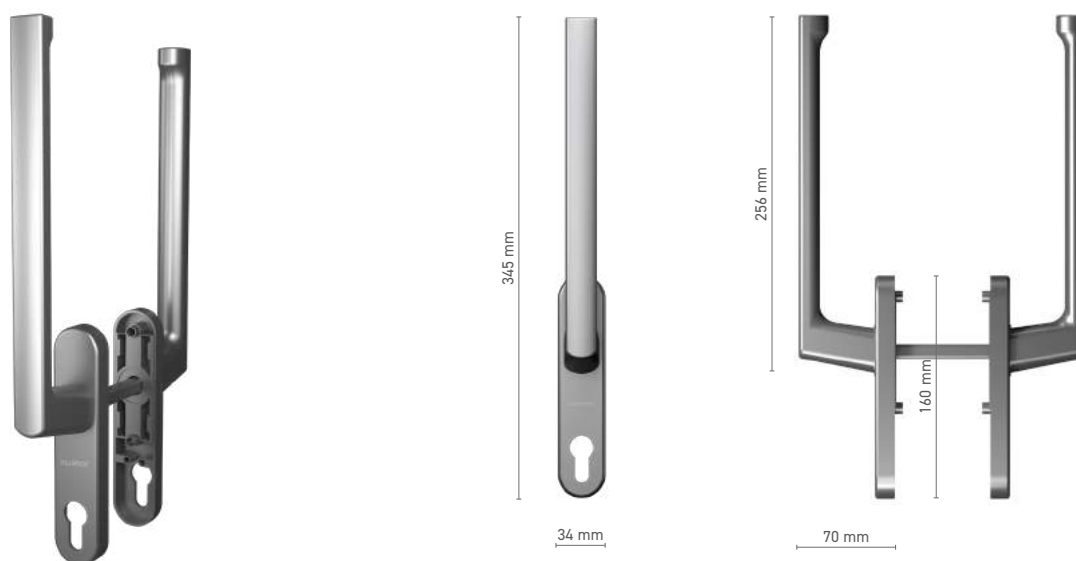

ALUPROF STANDARD

External & Internal handle with spindle for lift & slide door

Item number	■ 1924210X
Available colours	■ inox anodised ■ natural anodised ■ white ■ anthracite ■ black
Drive	■ square spindle 10 mm