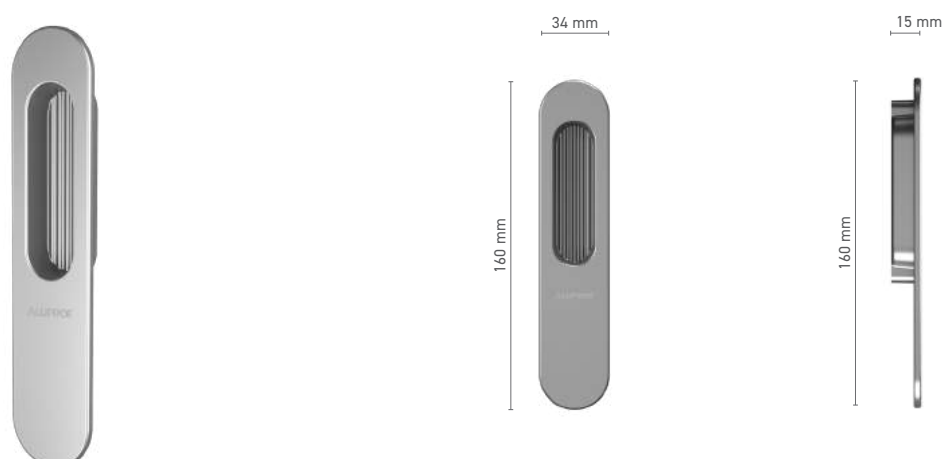

ALUPROF STANDARD

external pull for lift & slide door

Item number	■ 1924211X
Available colours	■ inox anodised ■ natural anodised ■ white ■ anthracite ■ black