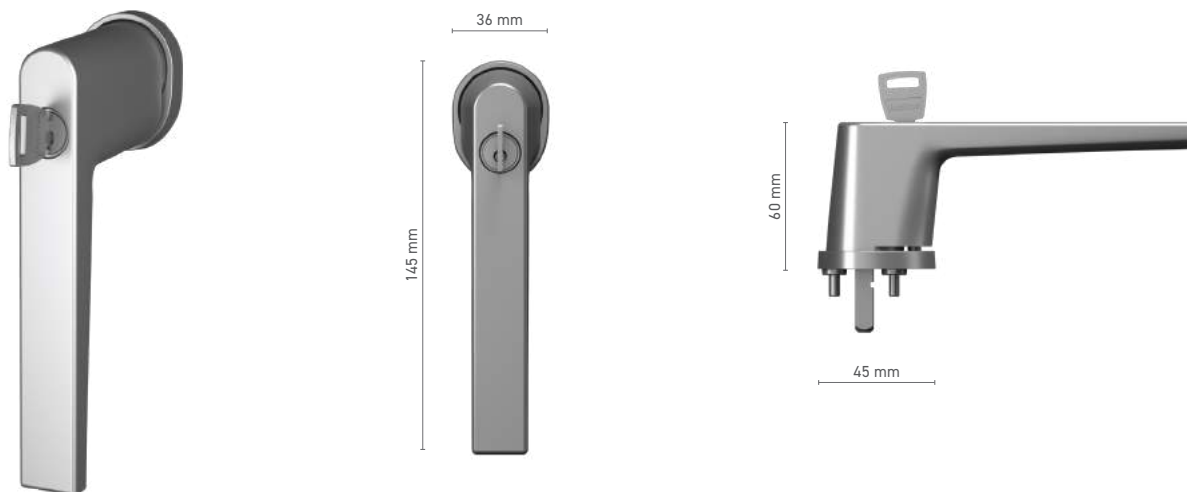

SOBINCO EDGE

window handle with spindle with key, SKG**

Item number	■ 1820237X
Available colours	■ inox anodised ■ natural anodised ■ white ■ anthracite ■ black
Drive	■ square spindle 7 mm
Handle fittings	■ single-function cylinder