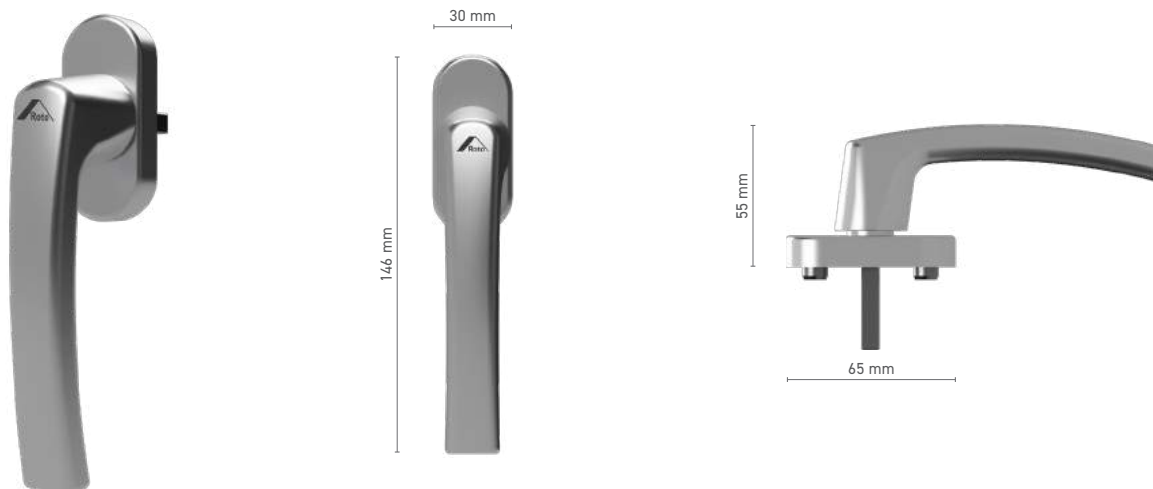

Item number	■ 1810504X
Available colours	■ anodised effect ■ white ■ silver ■ black
Drive	■ square spindle 7 mm

ROTO Line

window handle with spindle, with key

Item number	■ 1810517X
Available colours	■ anodised effect ■ white ■ silver ■ black
Drive	■ square spindle 7 mm
Handle fittings	■ single-function cylinder