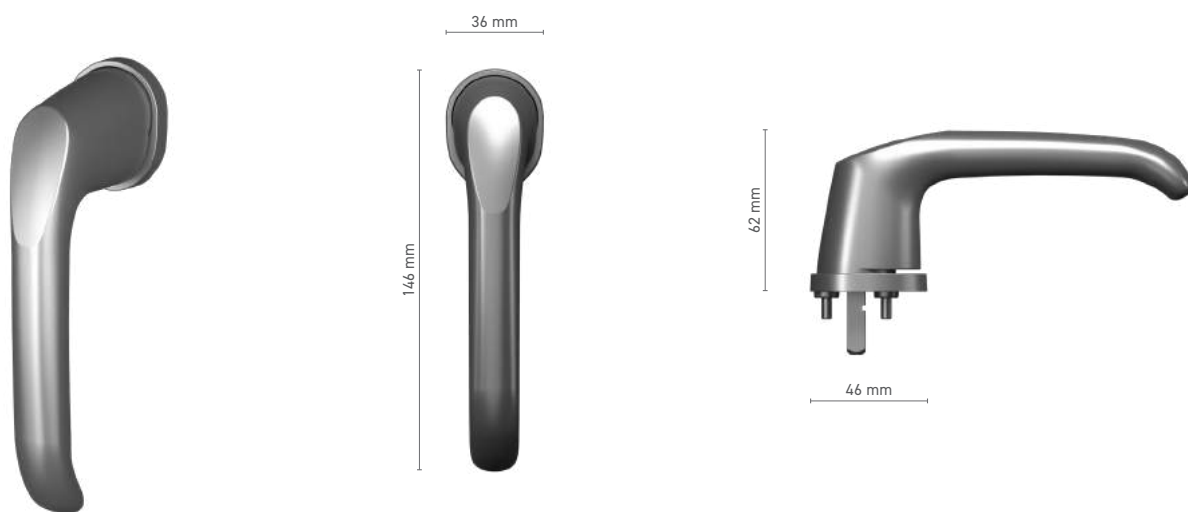

SOBINCO HORIZON

window handle with spindle without base

Item number	■ 1820096X
Available colours	■ inox anodised ■ natural anodised ■ white ■ anthracite ■ black
Drive	■ square spindle 7 mm