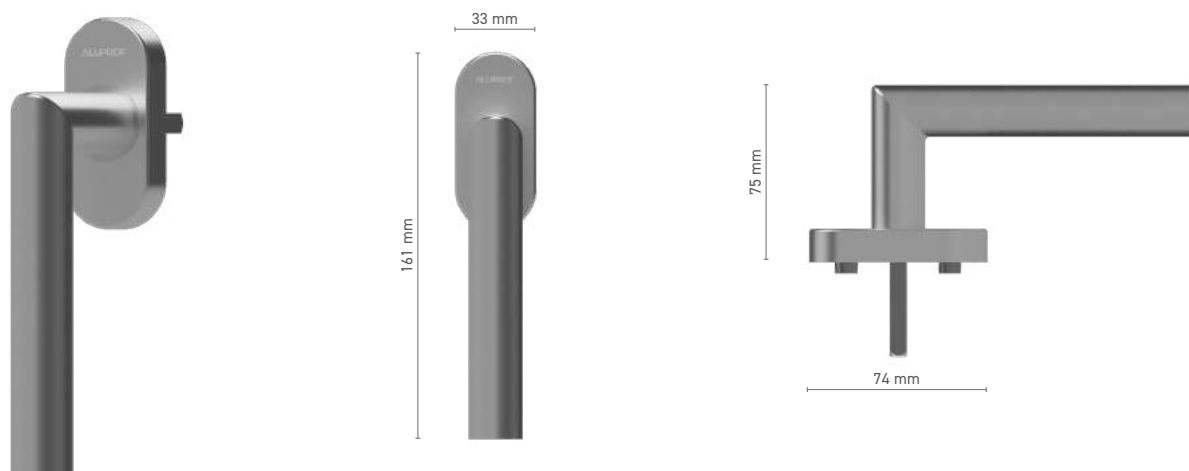

ALUPROF STYLE

window handle with spindle

Item number	■ 1924204X
Available colours	■ stainless steel ■ inox anodised ■ natural anodised ■ white ■ anthracite ■ black
Drive	■ square spindle 7 mm