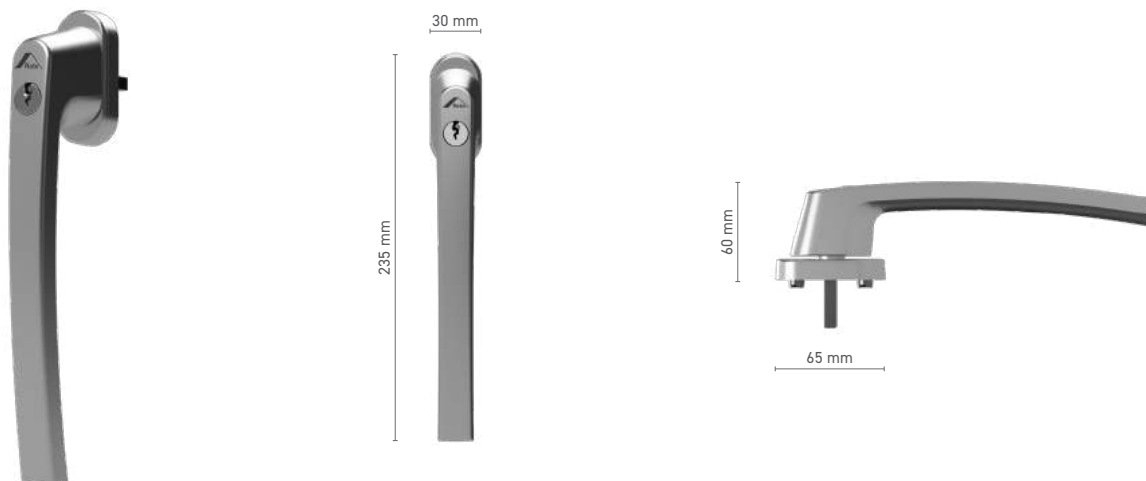

ROTO Patio Alversa

internal handle for parallel and tilt & slide patio doors with key

Item number	■ 1810754X
Available colours	■ anodised effect ■ white ■ silver ■ black
Drive	■ square spindle 7 mm
Handle fittings	■ single-function cylinder