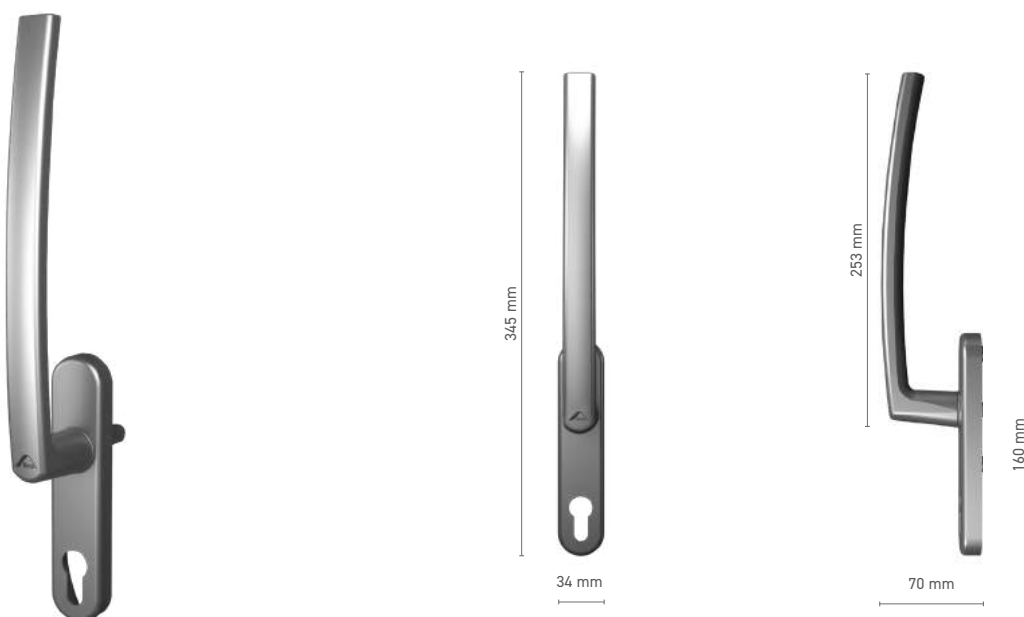

ROTO Line

single handle with spindle for lift & slide door

Item number	■ 1810791X
Available colours	■ RAL fan-deck* ■ raw* ■ anodised effect ■ white ■ silver ■ black
Drive	■ square spindle 10 mm

* - handle without logo