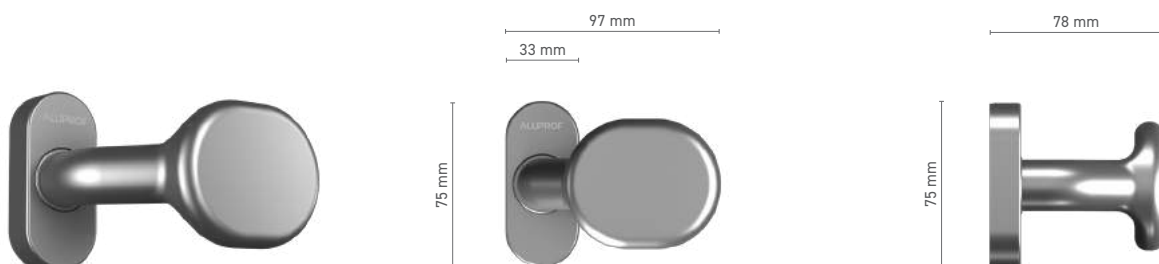

■ stainless steel

■ inox anodised

■ natural anodised

■ white

■ brown

■ anthracite

ALUPROF LINE

door knob with short Eschutcheonem