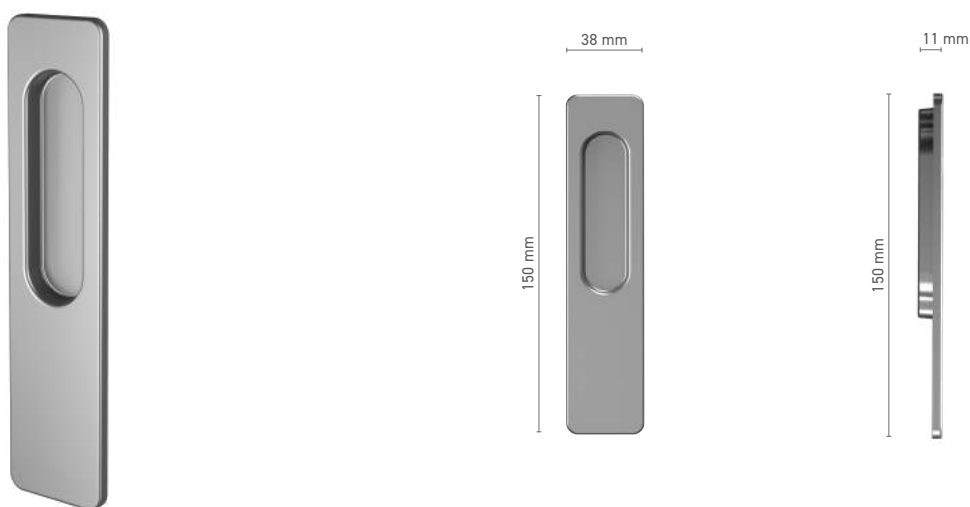

ROTO Line

external pull for lift & slide door

Item number ■ 1810793X

Available colours ■ RAL fan-deck ■ raw ■ anodised effect ■ white ■ silver ■ black