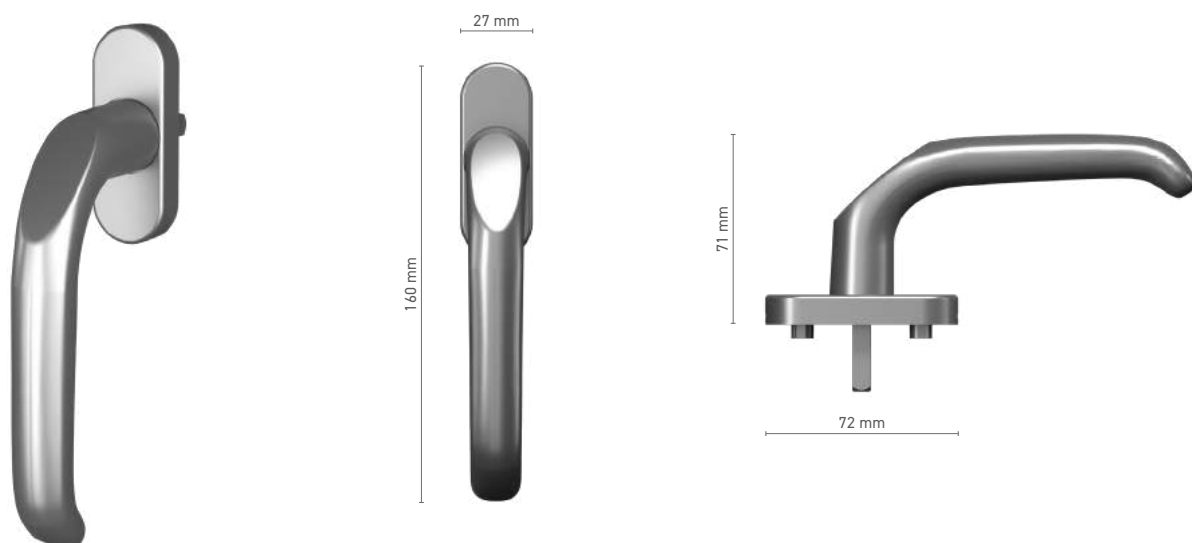

SOBINCO HORIZON

window handle with spindle

Item number	■ 1820094X
Available colours	■ inox anodised ■ natural anodised ■ white ■ anthracite ■ black
Drive	■ square spindle 7 mm