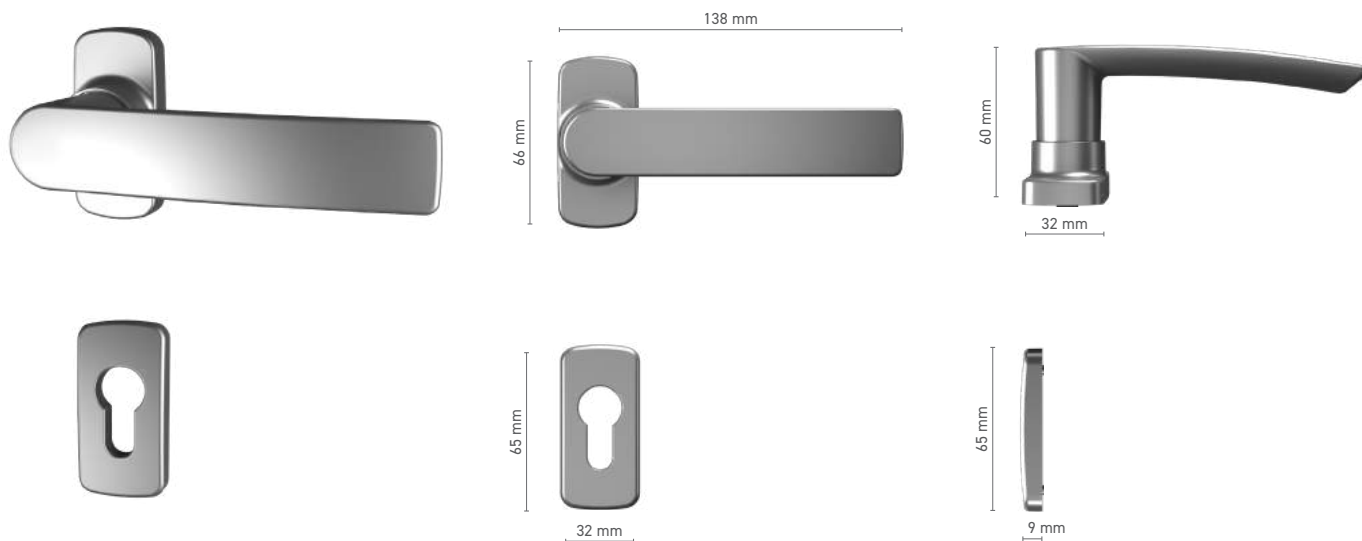

* - handle without logo

FAPIM

external pull for lift & slide door

Item number	■ 1922043X
Available colours	■ RAL fan-deck * ■ raw * ■ natural anodised ■ anodised effect ■ white

* - pull without logo

FAPIM

single door handle