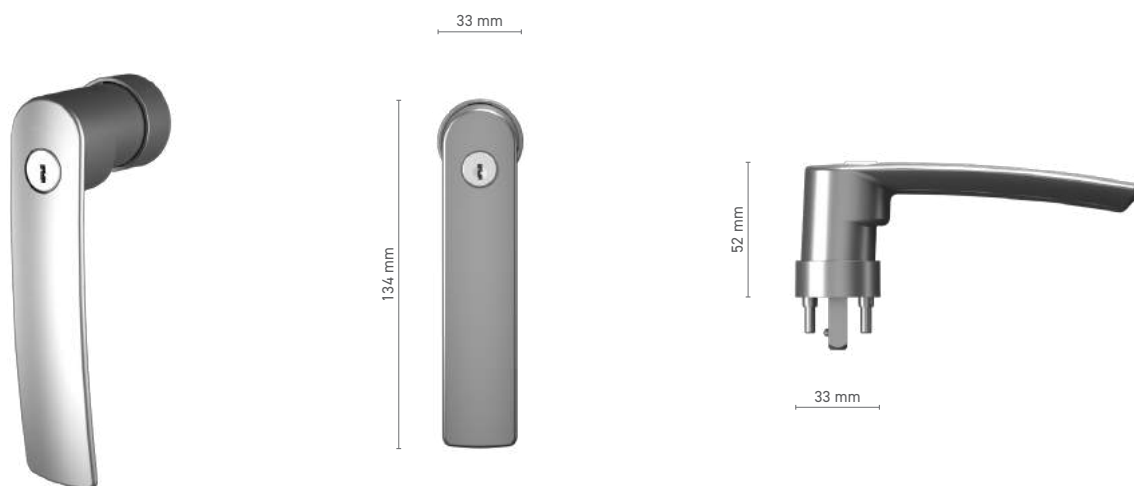

FAPIM

window handle with key without base