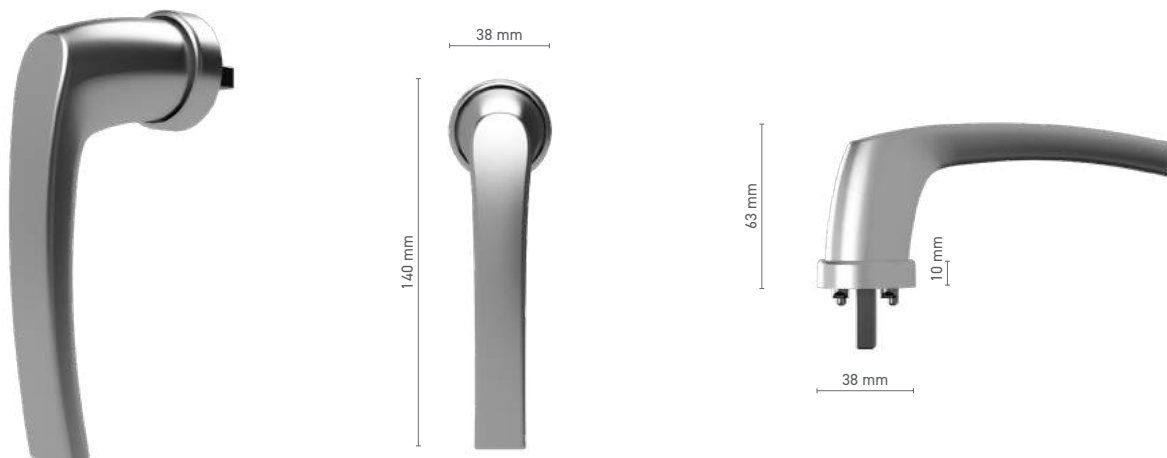

ROTO Line

window handle without base

Item number ■ 1810554X

Available colours ■ anodised effect ■ white ■ silver ■ black

Drive ■ square spindle 7 mm