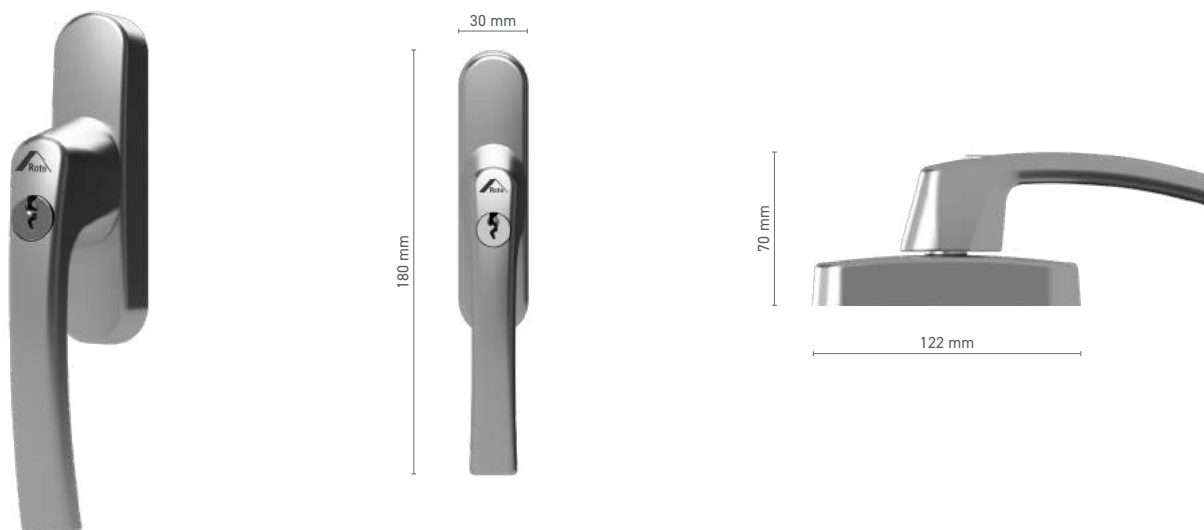

ROTO Line

window handle with fork

Item number	■ 1810502X
Available colours	■ RAL fan-deck* ■ raw* ■ anodised effect ■ white ■ silver ■ black
Drive	■ fork

* - handle without logo

ROTO Line

window handle with fork, with key