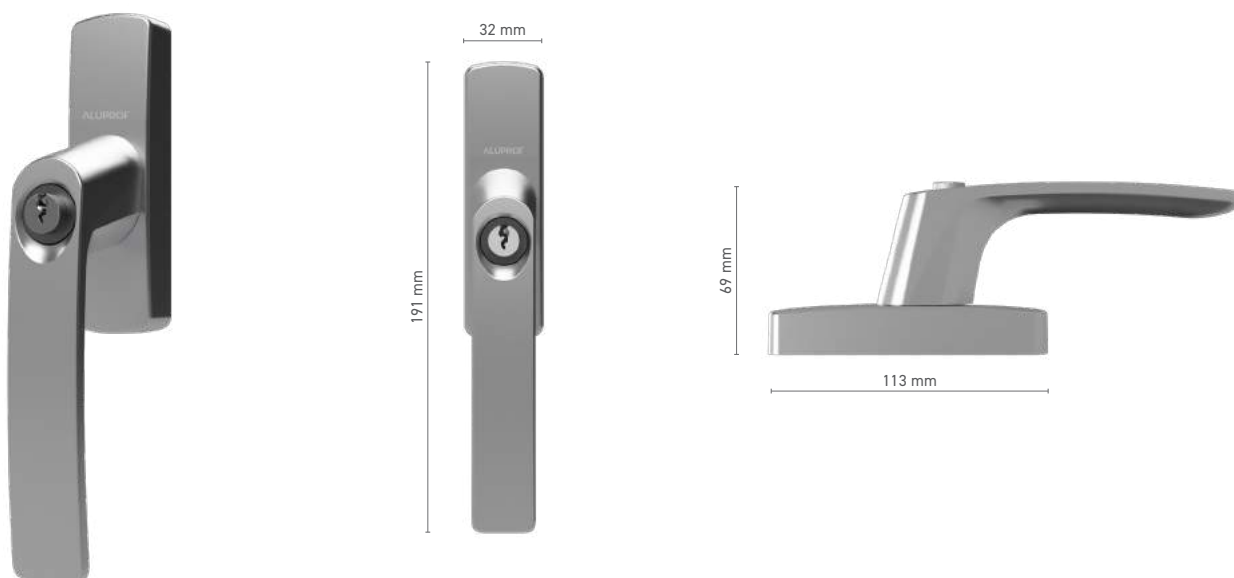

ALUPROF CLASSIC

window handle with fork, with key

Item number	■ 1924101X
Available colours	■ RAL fan-deck * ■ raw * ■ white ■ silver ■ anthracite ■ black
Drive	■ fork
Handle fittings	■ double-function cylinder

* - handle without logo