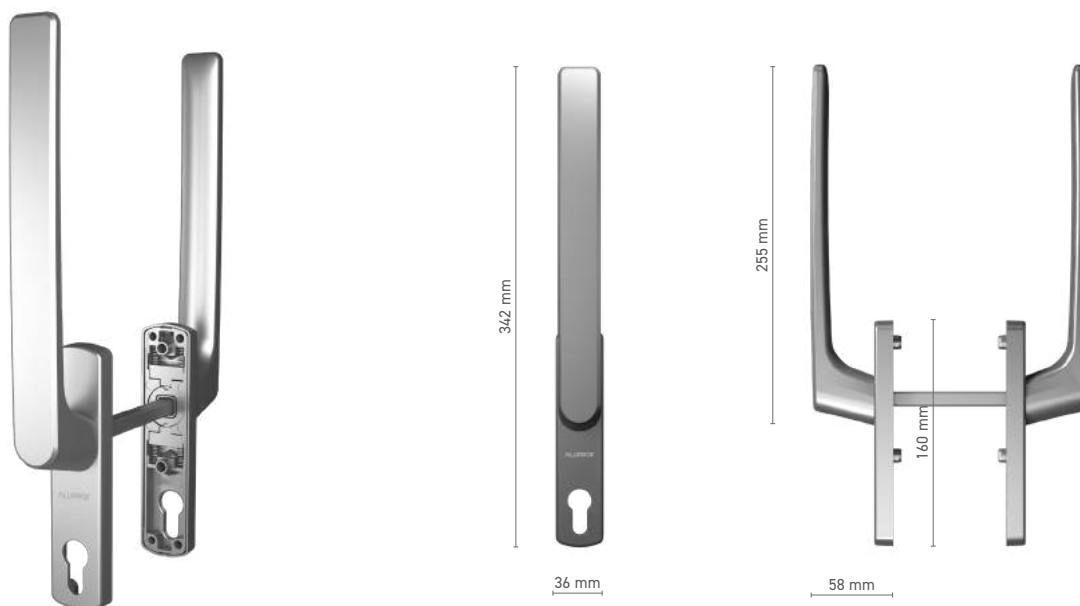

ALUPROF CLASSIC

External & Internal handle with spindle for lift & slide door

Item number	■ 1924122X
Available colours	■ RAL fan-deck* ■ raw* ■ white ■ silver ■ anthracite ■ black
Drive	■ square spindle 10 mm

* - handle without logo