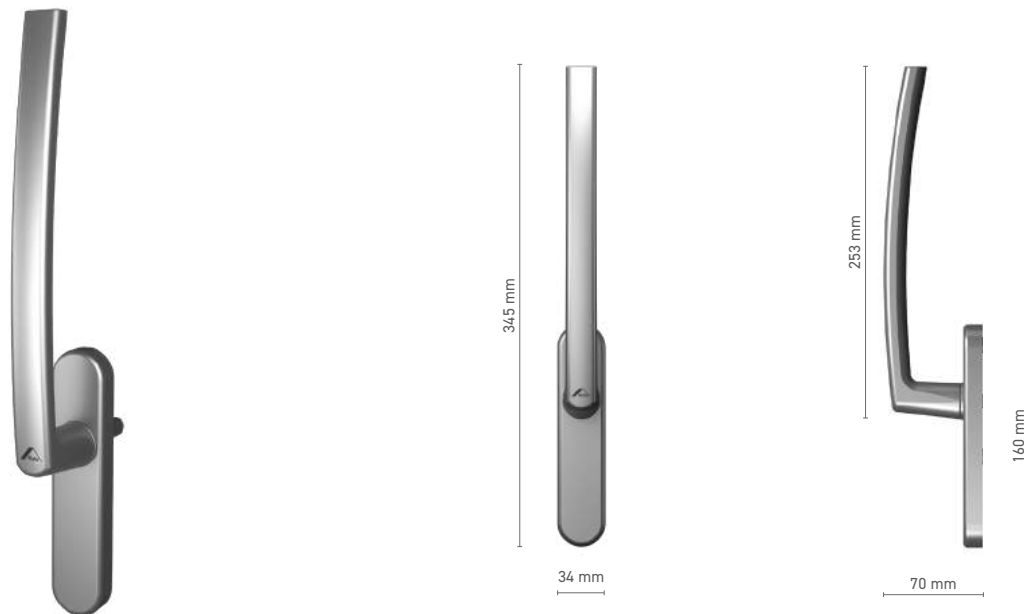

Item number ■ 1810554X

Available colours ■ anodised effect ■ white ■ silver ■ black

Drive ■ square spindle 7 mm

ROTO Line

window handle without base, with key

Item number ■ 1810552X

Available colours ■ anodised effect ■ white ■ silver ■ black

Drive ■ square spindle 7 mm

Handle fittings ■ single-function cylinder

ROTO Line

single handle with spindle for lift & slide door

Item number	■ 1810790X
Available colours	■ RAL fan-deck* ■ raw* ■ anodised effect ■ white ■ silver ■ black
Drive	■ square spindle 10 mm