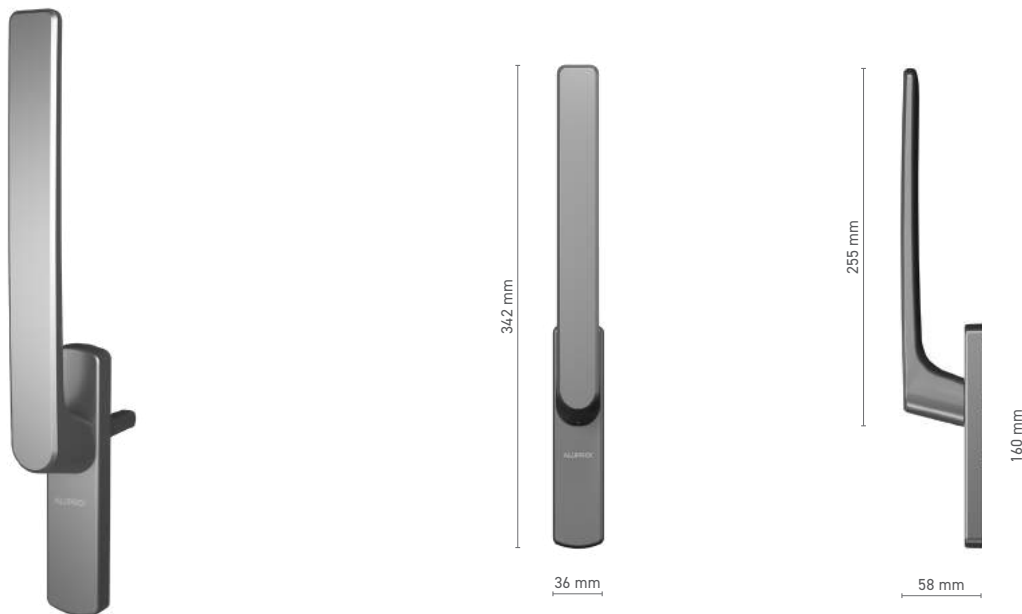

* - handle without logo

ALUPROF CLASSIC

single handle with spindle for lift & slide door

Item number	■ 1924120X
Available colours	■ RAL fan-deck * ■ raw * ■ white ■ silver ■ anthracite ■ black
Drive	■ square spindle 10 mm