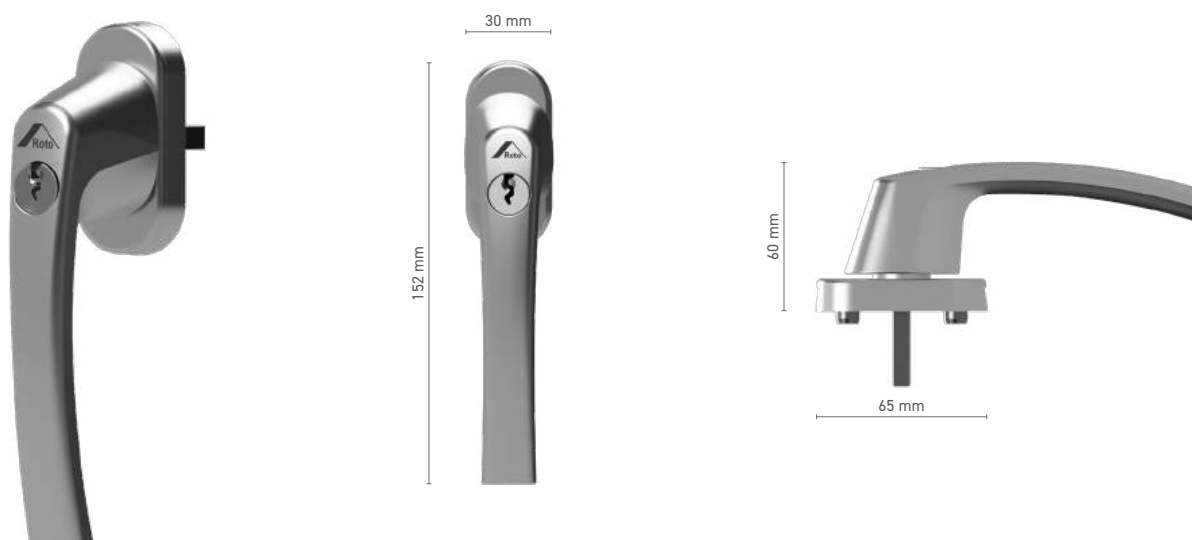

Item number	■ 1810504X
Available colours	■ anodised effect ■ white ■ silver ■ black
Drive	■ square spindle 7 mm

ROTO Line

window handle with spindle, with key

Item number	■ 1810517X
Available colours	■ anodised effect ■ white ■ silver ■ black
Drive	■ square spindle 7 mm
Handle fittings	■ single-function cylinder