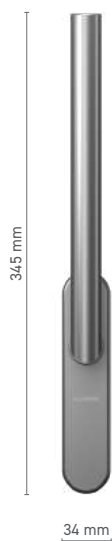

* - handle without logo

WINDOW AND DOOR HANDLES
ALUPROF STYLE

ALUPROF STYLE

window handle with spindle

Item number	■ 1924204X
Available colours	■ stainless steel ■ inox anodised ■ natural anodised ■ white ■ anthracite ■ black
Drive	■ square spindle 7 mm

ALUPROF STYLE / STYLE TBT

window handle with spindle

Item number	■ 1924205X / 1924206X
Available colours	■ stainless steel ■ inox anodised ■ natural anodised ■ white ■ anthracite ■ black
Drive	■ square spindle 7 mm
Handle fittings	■ single-function cylinder / TBT

ALUPROF STYLE

single handle for lift & slide door

Item number

■ 1924212X

Available colours

■ stainless steel ■ inox anodised ■ natural anodised ■ white ■ anthracite ■ black

Drive

■ square spindle 10 mm