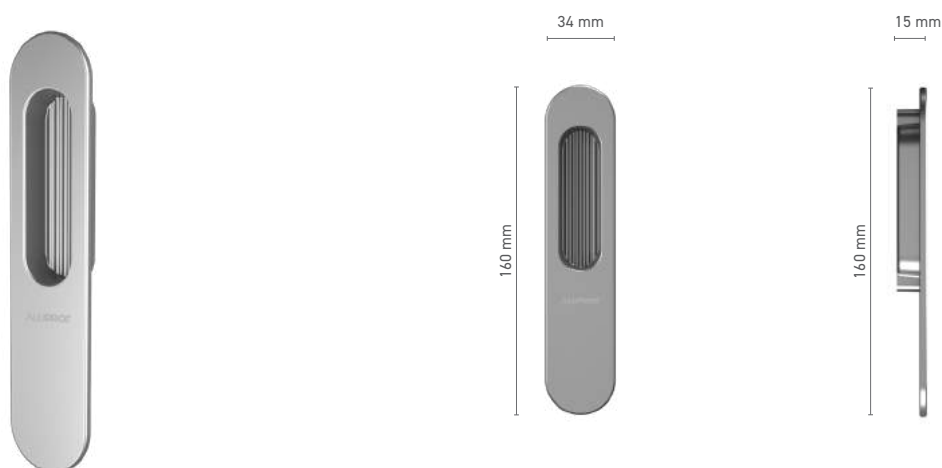

ALUPROF STYLE

external pull for lift & slide door

Item number	■ 1924211X
Available colours	■ stainless steel ■ inox anodised ■ natural anodised ■ white ■ anthracite ■ black