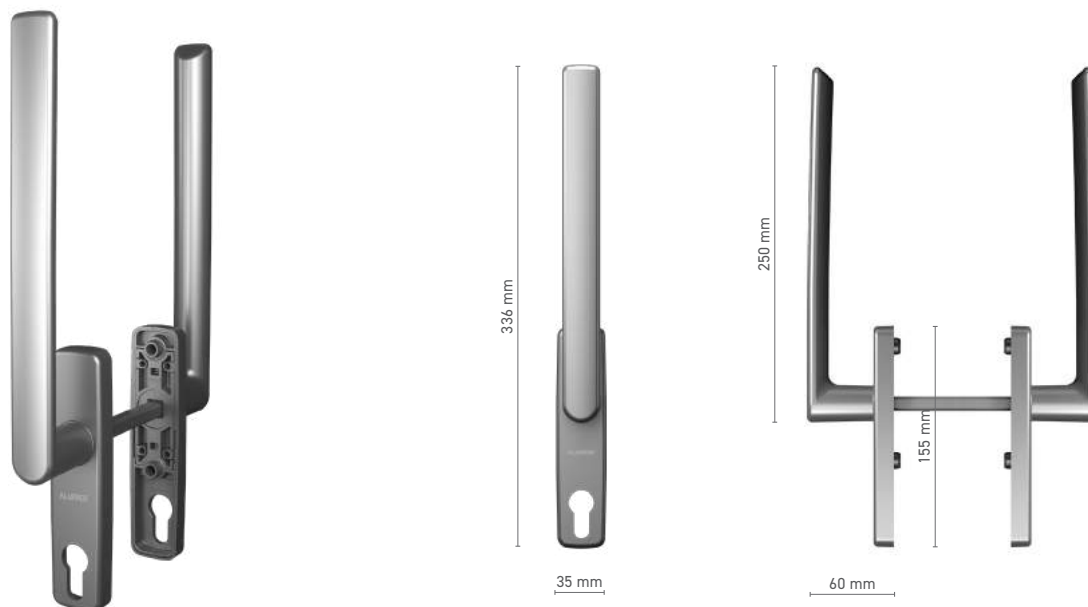

FAPIM

External & Internal handle with spindle for lift & slide door

Item number	■ 1922042X
Available colours	■ RAL fan-deck * ■ raw * ■ natural anodised ■ anodised effect ■ white
Drive	■ square spindle 10 mm

* - handle without logo