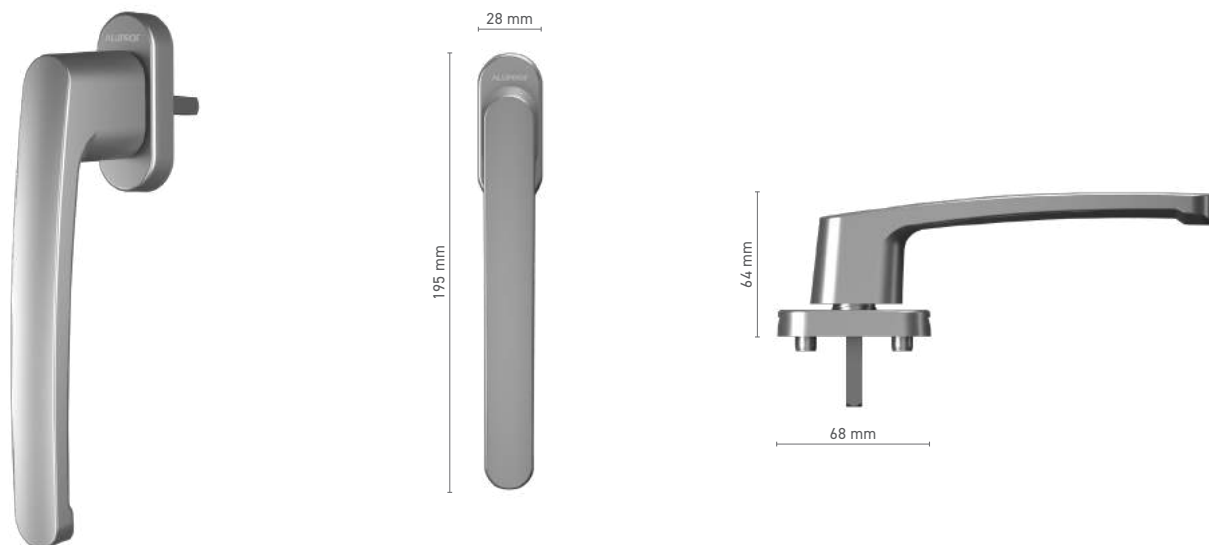

ALUPROF STANDARD

window handle with spindle PSK

Item number	■ 1924207X
Available colours	■ inox anodised ■ natural anodised ■ white ■ anthracite ■ black
Drive	■ square spindle 7 mm