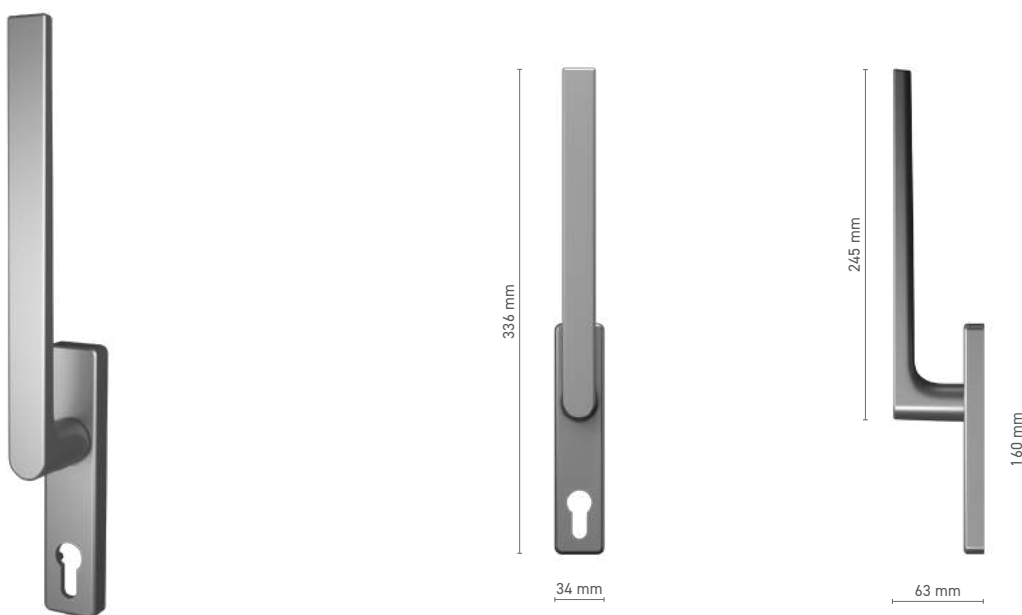

SOBINCO EDGE

External & Internal single handle with spindle for lift & slide door

Item number	■ 8H00157X / 8H00158X
Available colours	■ inox anodised ■ natural anodised ■ white ■ anthracite ■ black
Drive	■ square spindle 10 mm