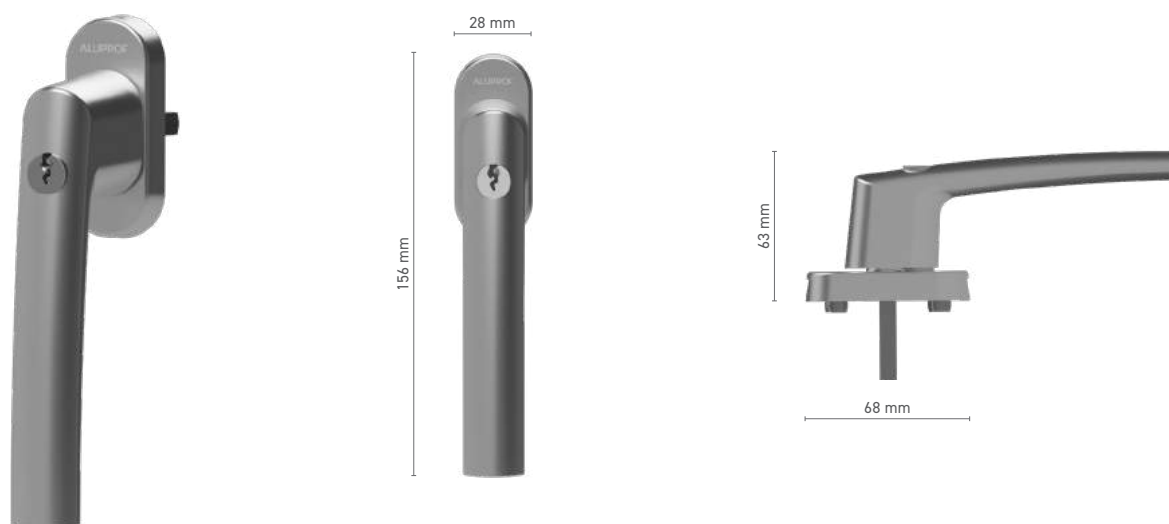

ALUPROF STANDARD / STANDARD TBT

window handle with spindle

Item number	■ 1924202X / 1924203X
Available colours	■ inox anodised ■ natural anodised ■ white ■ anthracite ■ black
Drive	■ square spindle 7 mm
Handle fittings	■ single-function cylinder / TBT