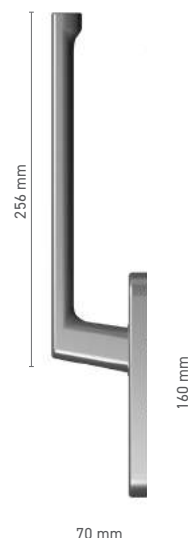

ALUPROF STANDARD

single handle for lift & slide door

Item number	■ 1924209X
Available colours	■ inox anodised ■ natural anodised ■ white ■ anthracite ■ black
Drive	■ square spindle 10 mm