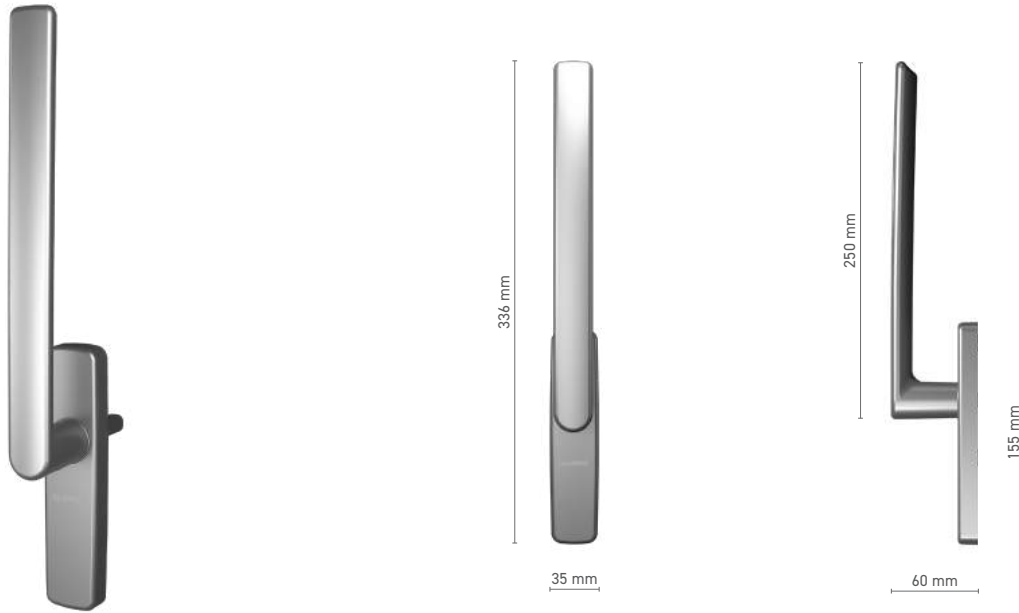

FAPIM

single handle with spindle for lift & slide door

Item number	■ 1922040X
Available colours	■ RAL fan-deck * ■ raw * ■ natural anodised ■ anodised effect ■ white
Drive	■ square spindle 10 mm

* - handle without logo