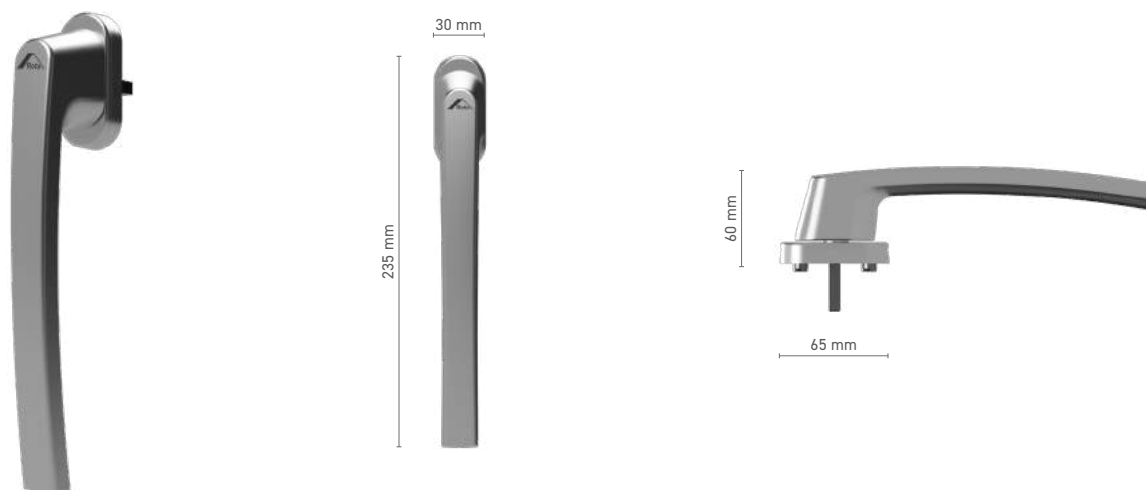

* - handle without logo

ROTO Line

external pull for lift & slide door

Item number ■ 1810793X

Available colours ■ RAL fan-deck ■ raw ■ anodised effect ■ white ■ silver ■ black

ROTO Patio Alversa

internal handle for parallel and tilt & slide patio doors