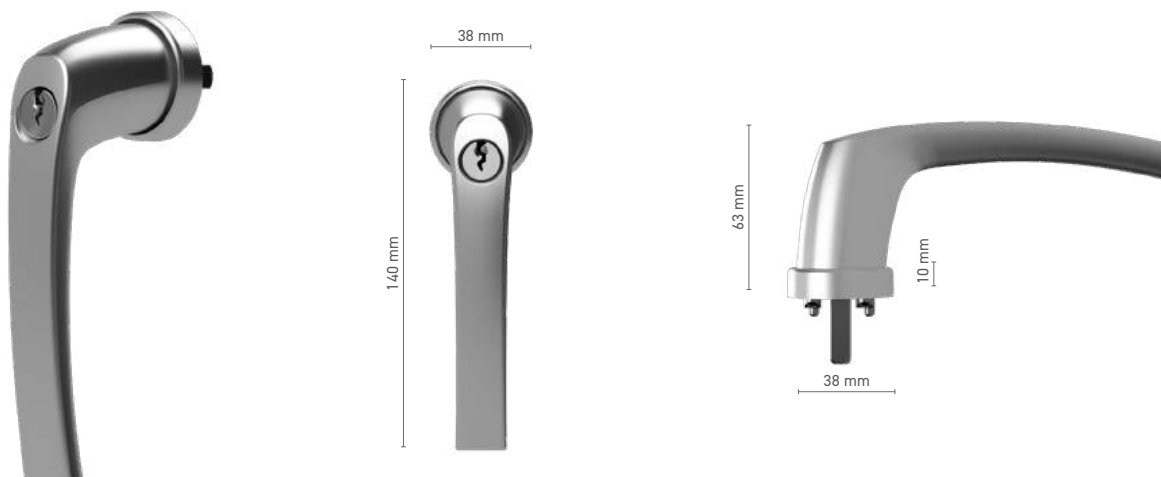

Item number ■ 1810554X

Available colours ■ anodised effect ■ white ■ silver ■ black

Drive ■ square spindle 7 mm

ROTO Line

window handle without base, with key

Item number ■ 1810552X

Available colours ■ anodised effect ■ white ■ silver ■ black