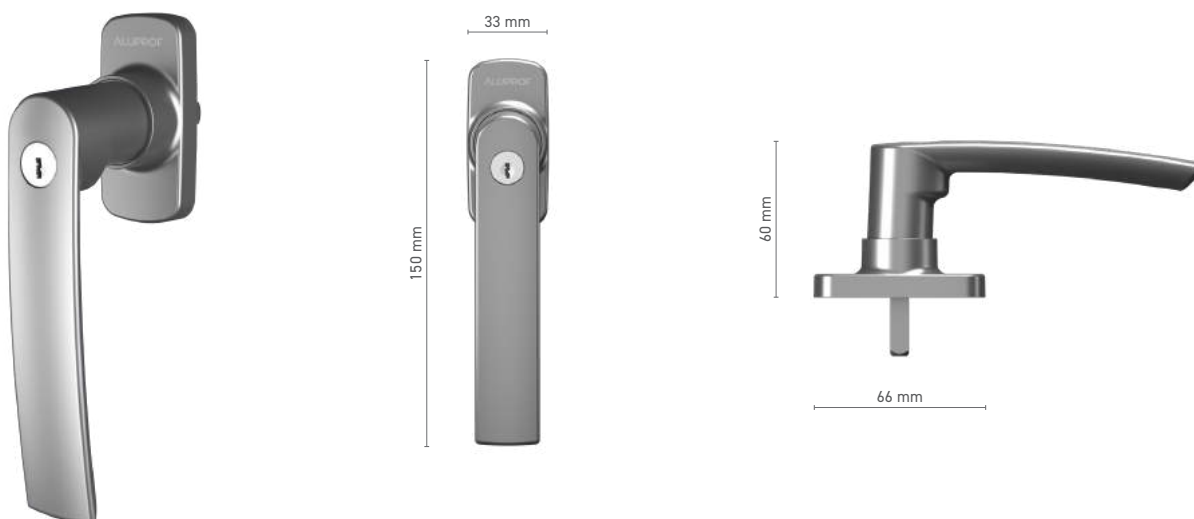

FAPIM

window handle with spindle, with key

Item number	■ 1922018X
Available colours	■ RAL fan-deck * ■ raw * ■ natural anodised ■ anodised effect ■ white
Drive	■ square spindle 7 mm
Handle fittings	■ single-function cylinder

* - handle without logo