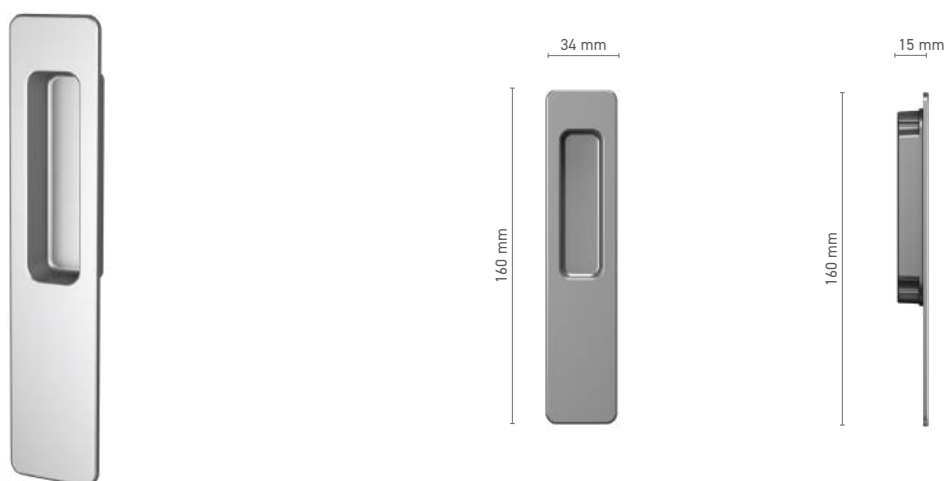

SOBINCO EDGE / HORIZON

external pull for lift & slide door

Item number	■ 1820093X
Available colours	■ inox anodised ■ natural anodised ■ white ■ anthracite ■ black