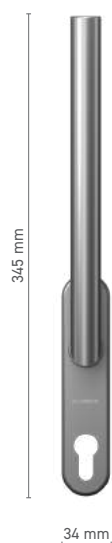

* - handle without logo

WINDOW AND DOOR HANDLES
ALUPROF STYLE

ALUPROF STYLE

window handle with spindle

Item number	■ 1924204X
Available colours	■ stainless steel ■ inox anodised ■ natural anodised ■ white ■ anthracite ■ black
Drive	■ square spindle 7 mm

ALUPROF STYLE / STYLE TBT

window handle with spindle

Item number	■ 1924205X / 1924206X
Available colours	■ stainless steel ■ inox anodised ■ natural anodised ■ white ■ anthracite ■ black
Drive	■ square spindle 7 mm
Handle fittings	■ single-function cylinder / TBT

ALUPROF STYLE

single handle for lift & slide door

Item number

■ 1924212X

Available colours

■ stainless steel ■ inox anodised ■ natural anodised ■ white ■ anthracite ■ black

Drive

■ square spindle 10 mm

ALUPROF STYLE

single handle for lift & slide door

Item number

■ 1924213X

Available colours

■ stainless steel ■ inox anodised ■ natural anodised ■ white ■ anthracite ■ black

Drive

■ square spindle 10 mm