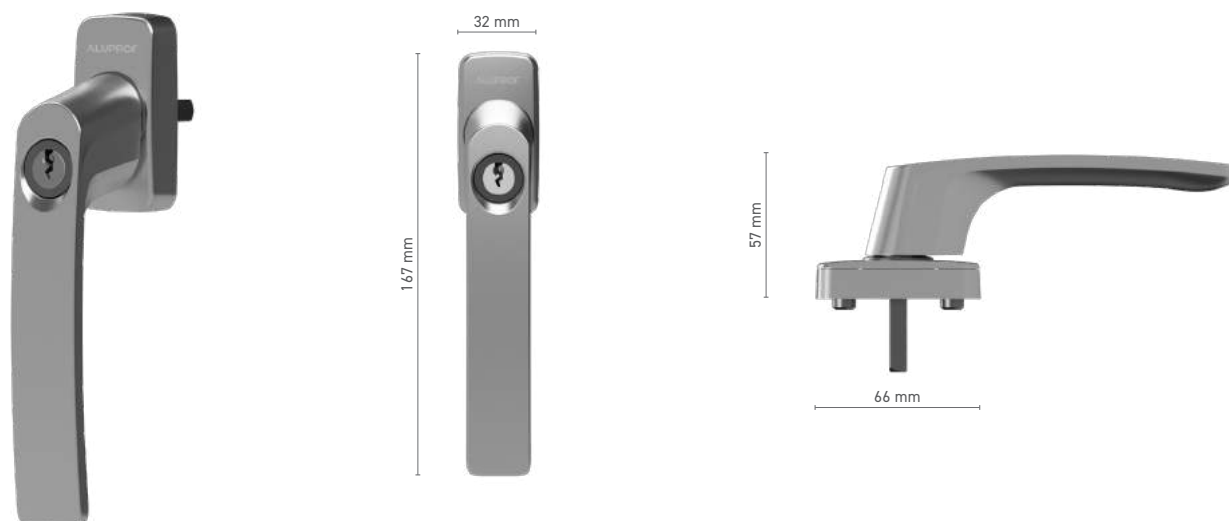

ALUPROF CLASSIC

window handle with spindle and key

Item number

■ 1924119X

Available colours

■ RAL fan-deck * ■ raw * ■ white ■ silver ■ anthracite ■ black

Drive

■ square spindle 7 mm

Handle fittings

■ single-function cylinder

* - handle without logo