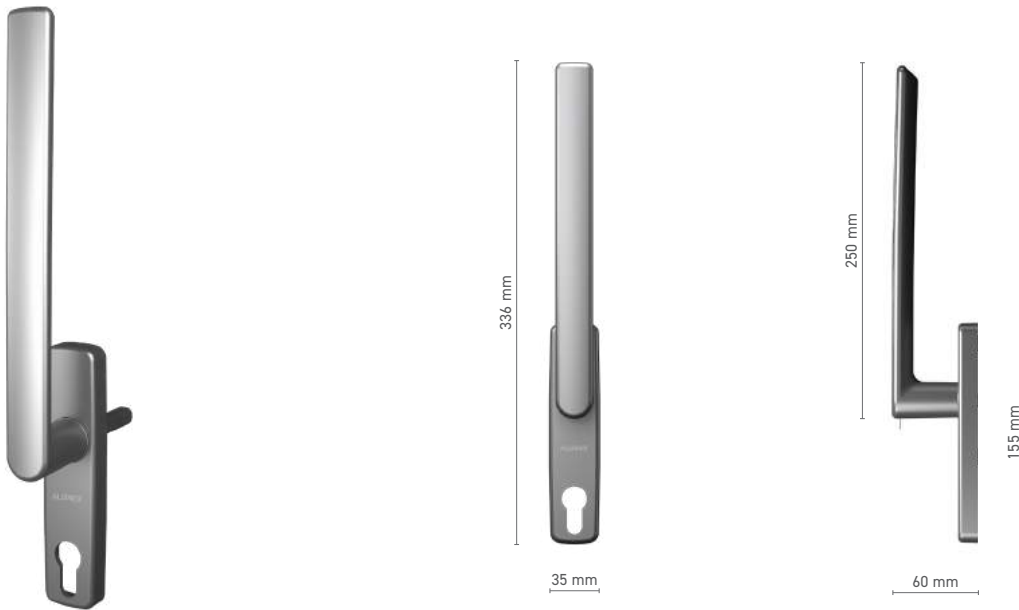

FAPIM

single handle with spindle for lift & slide door

Item number	■ 1922041X
Available colours	■ RAL fan-deck * ■ raw * ■ natural anodised ■ anodised effect ■ white
Drive	■ square spindle 10 mm

* - handle without logo