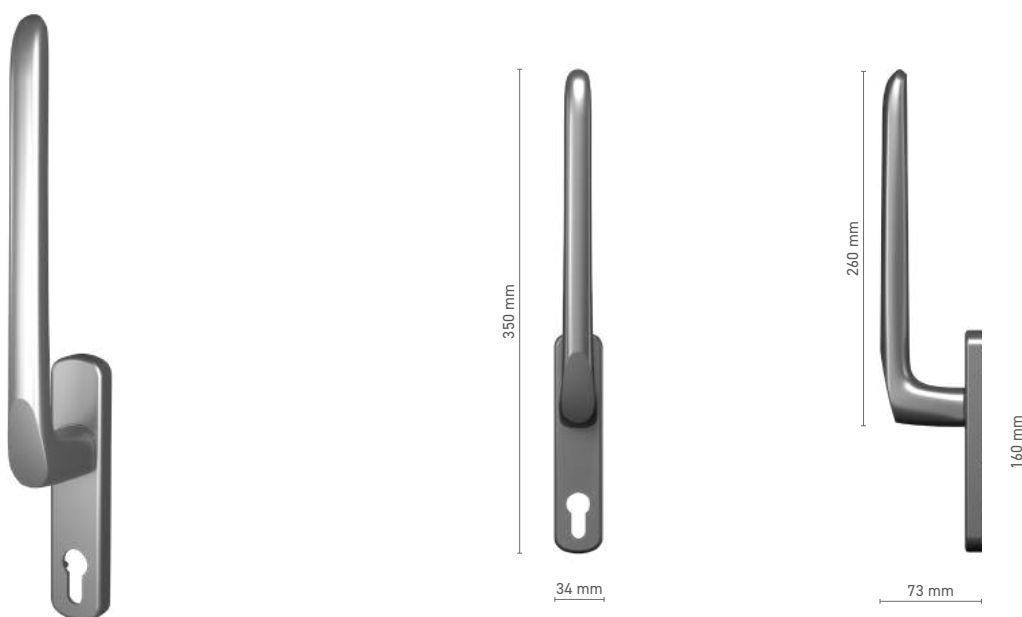

SOBINCO HORIZON

single handle with spindle for lift & slide door

Item number	■ 1820091X
Available colours	■ inox anodised ■ natural anodised ■ white ■ anthracite ■ black
Drive	■ square spindle 10 mm