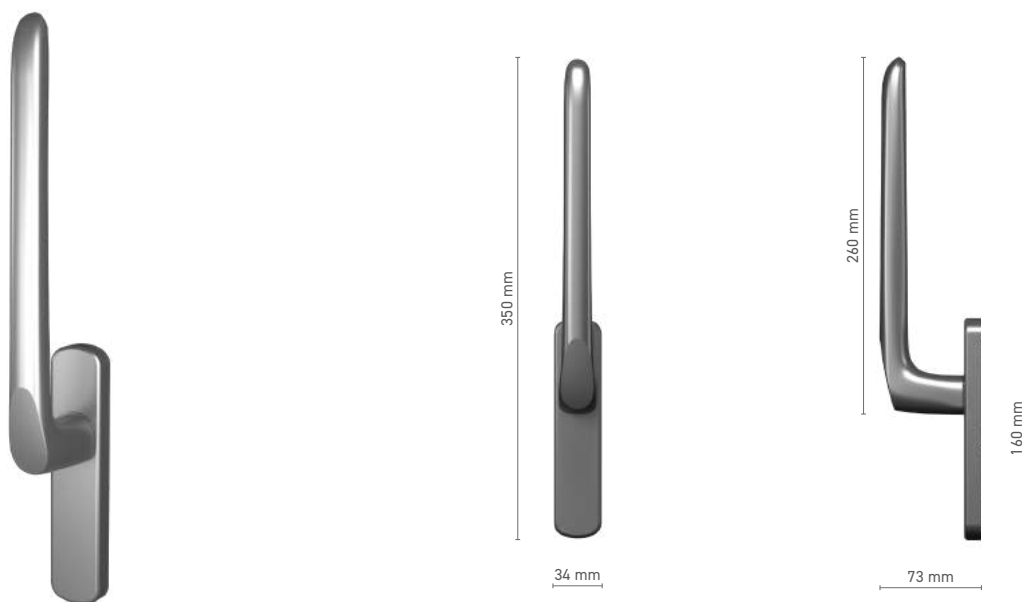

SOBINCO HORIZON

single handle with spindle for lift & slide door

Item number	■ 1820090X
Available colours	■ inox anodised ■ natural anodised ■ white ■ anthracite ■ black
Drive	■ square spindle 10 mm