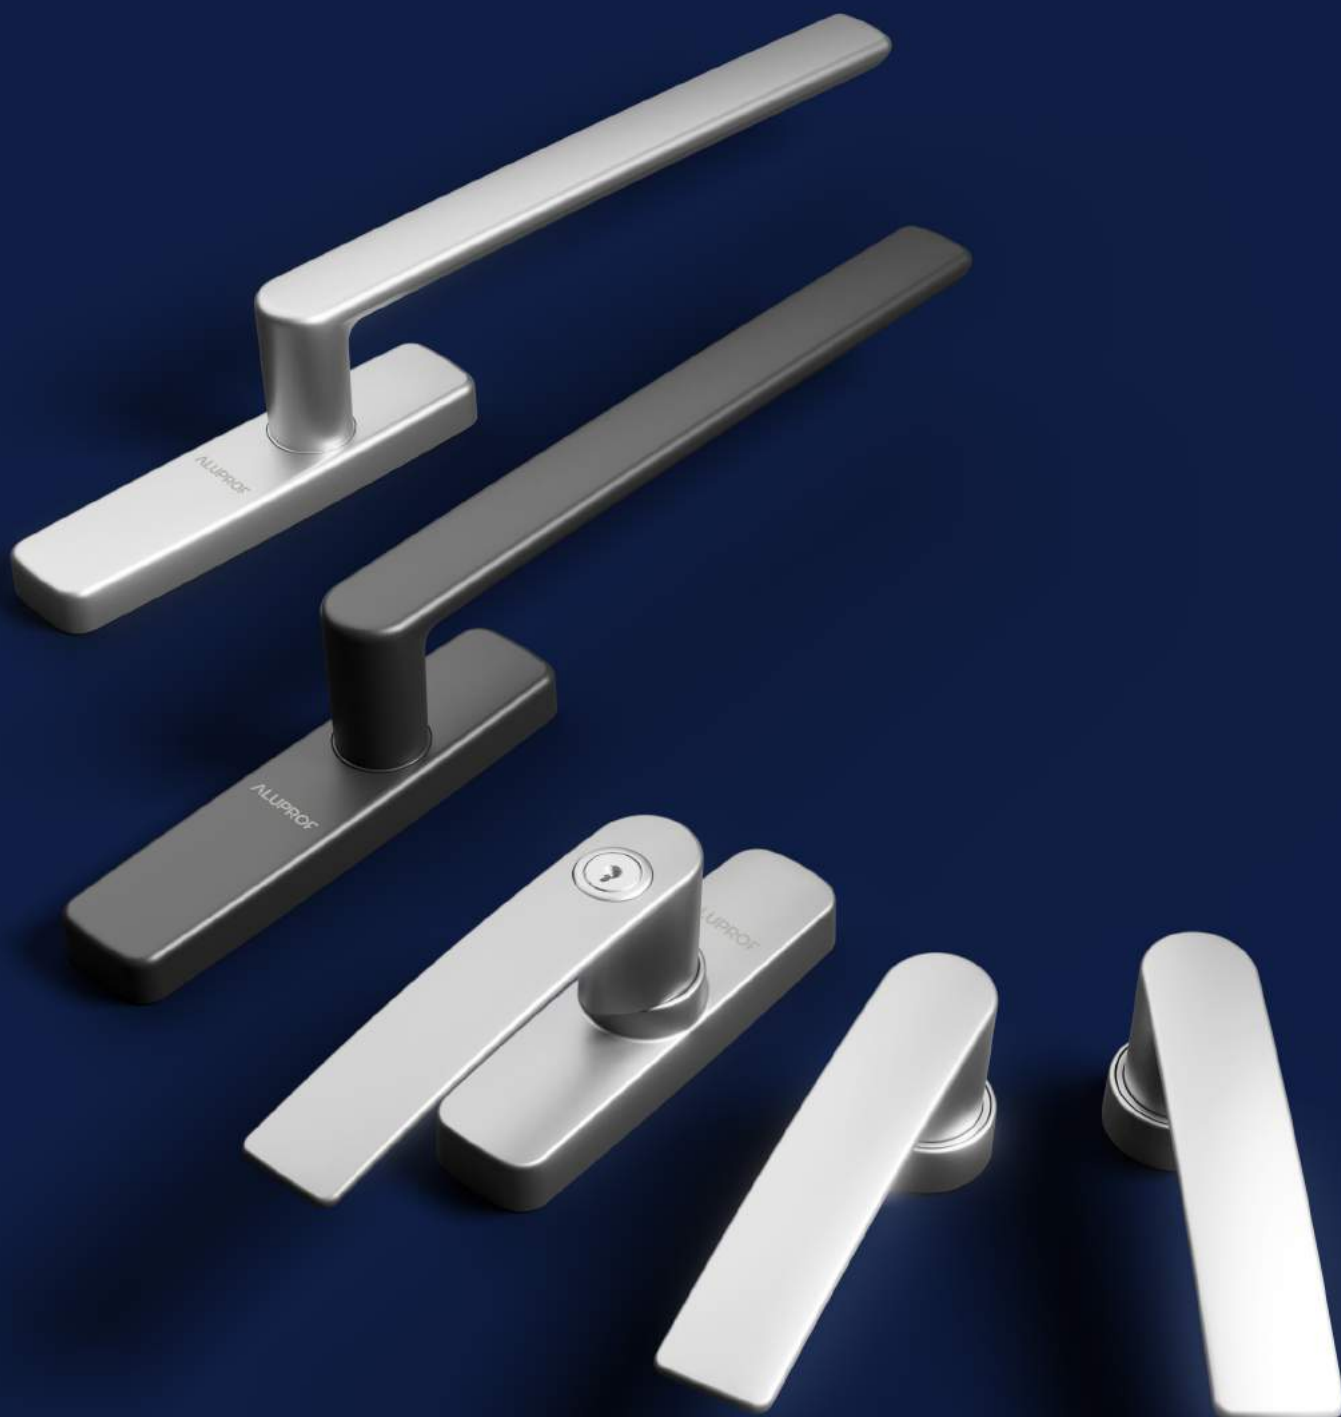

WINDOW AND DOOR HANDLES
FAPIM