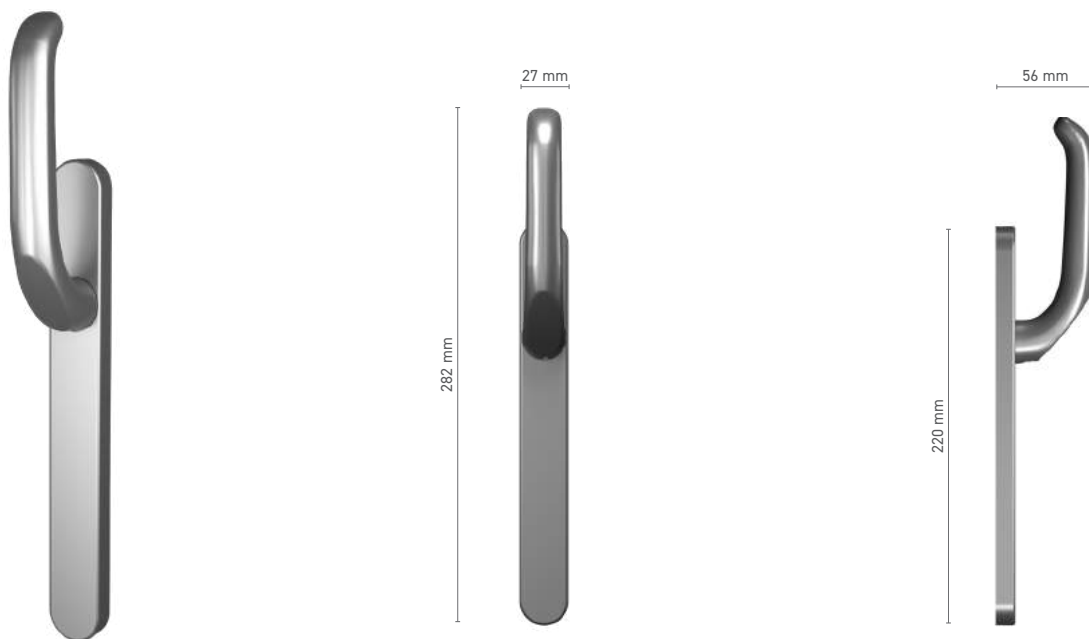

SOBINCO HORIZON

External & Internal handle for parallel and tilt & slide patio doors

Item number	■ 8001056X / 8001057X
Available colours	■ inox anodised ■ natural anodised ■ white ■ anthracite ■ black
Drive	■ square spindle 8 mm