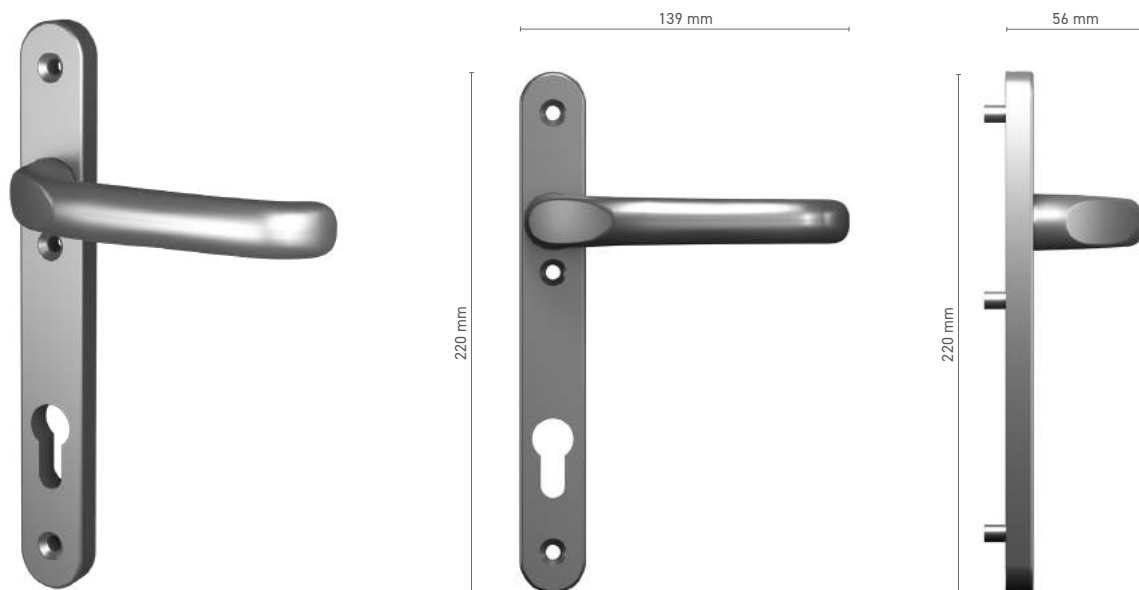

SOBINCO HORIZON

External & Internal door handle SKG**

Item number ■ 8001297X / 8001298X

Available colours ■ natural anodised ■ white ■ black

Drive ■ square spindle 8 mm