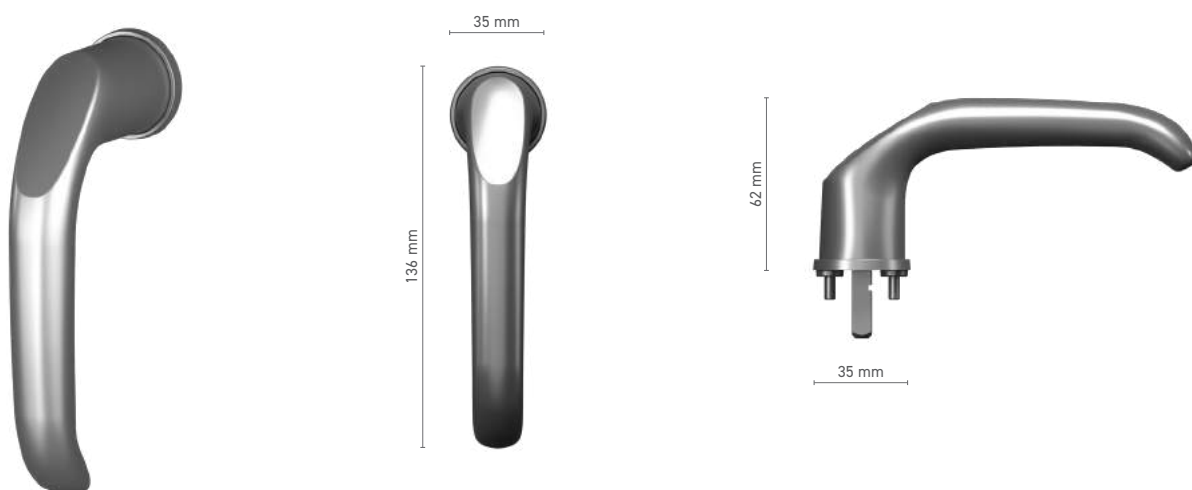

window handle with spindle

Item number	■ 1820094X
Available colours	■ inox anodised ■ natural anodised ■ white ■ anthracite ■ black
Drive	■ square spindle 7 mm

SOBINCO HORIZON

window handle with spindle without base