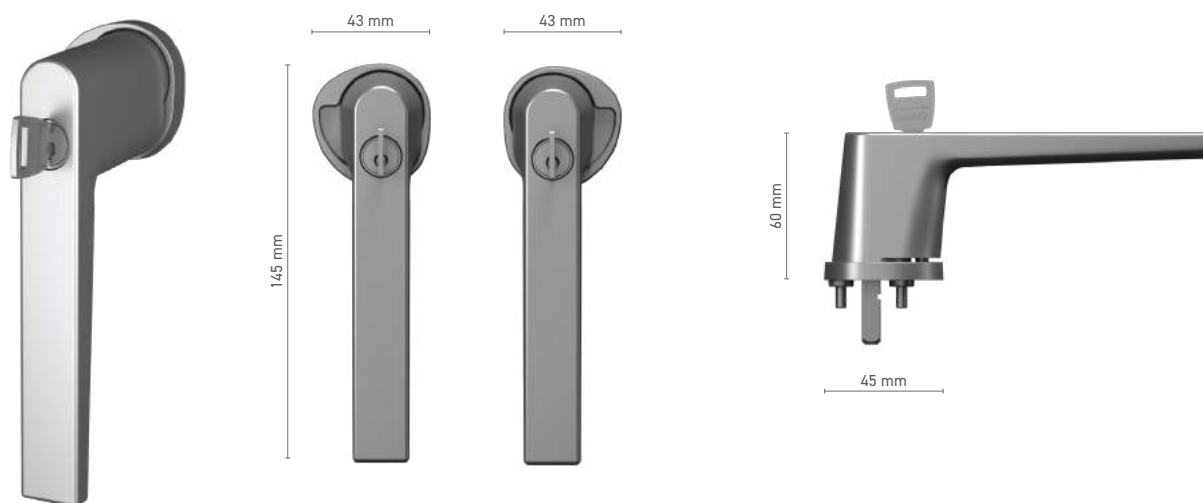

SOBINCO EDGE

window handle with spindle, with key left / right

Item number	■ 1820238X / 1820239X
Available colours	■ inox anodised ■ natural anodised ■ white ■ anthracite ■ black
Drive	■ square spindle 7 mm
Handle fittings	■ single-function cylinder