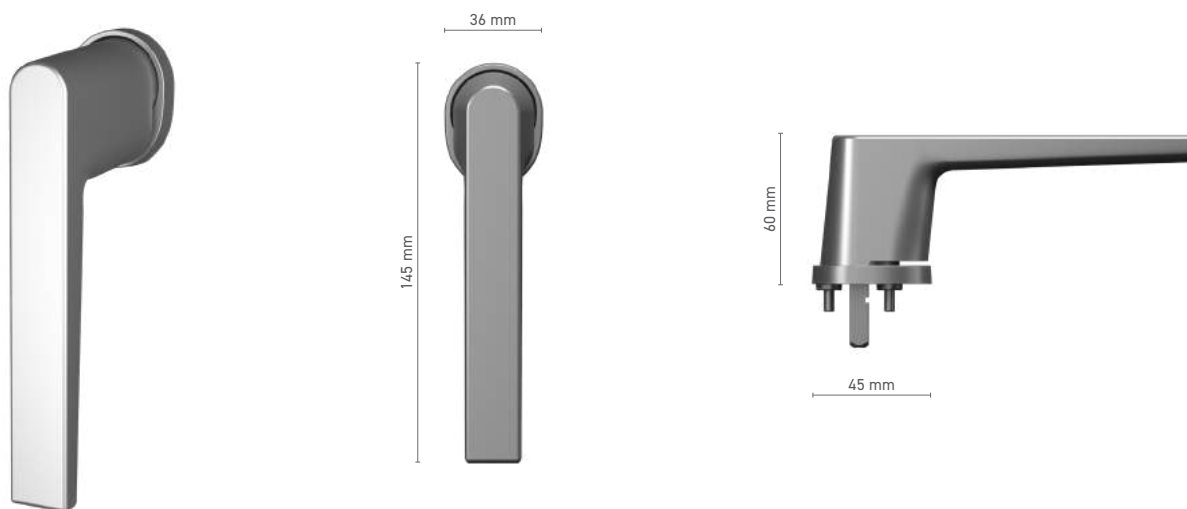

SOBINCO EDGE

window handle with spindle without base

Item number	■ 1820235X
Available colours	■ inox anodised ■ white ■ anthracite ■ black
Drive	■ square spindle 7 mm

SOBINCO EDGE

window handle with spindle without base