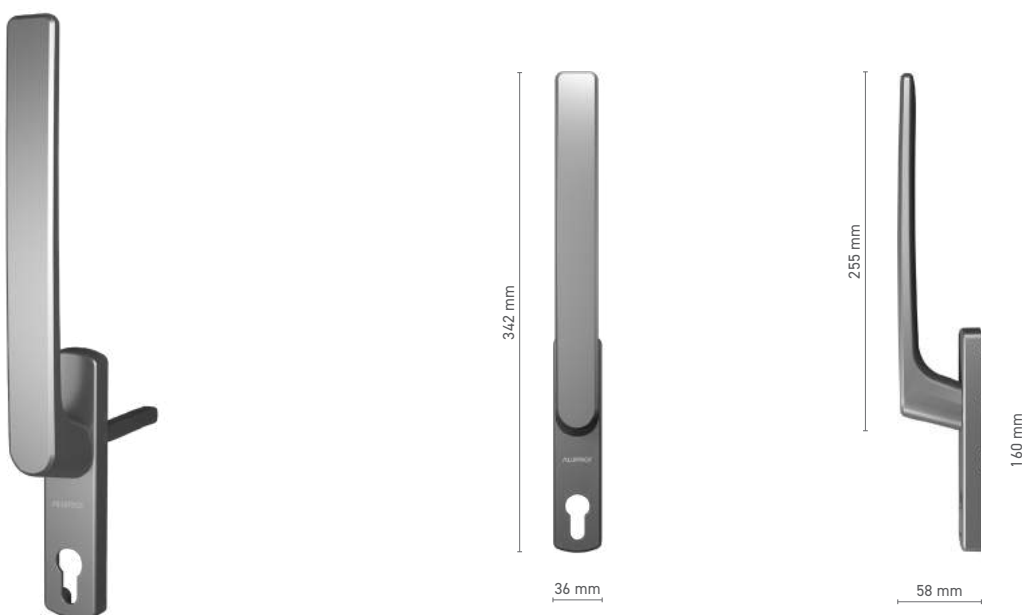

ALUPROF CLASSIC

single handle with spindle for lift & slide door

Item number	■ 1924121X
Available colours	■ RAL fan-deck * ■ raw * ■ white ■ silver ■ anthracite ■ black
Drive	■ square spindle 10 mm

* - handle without logo