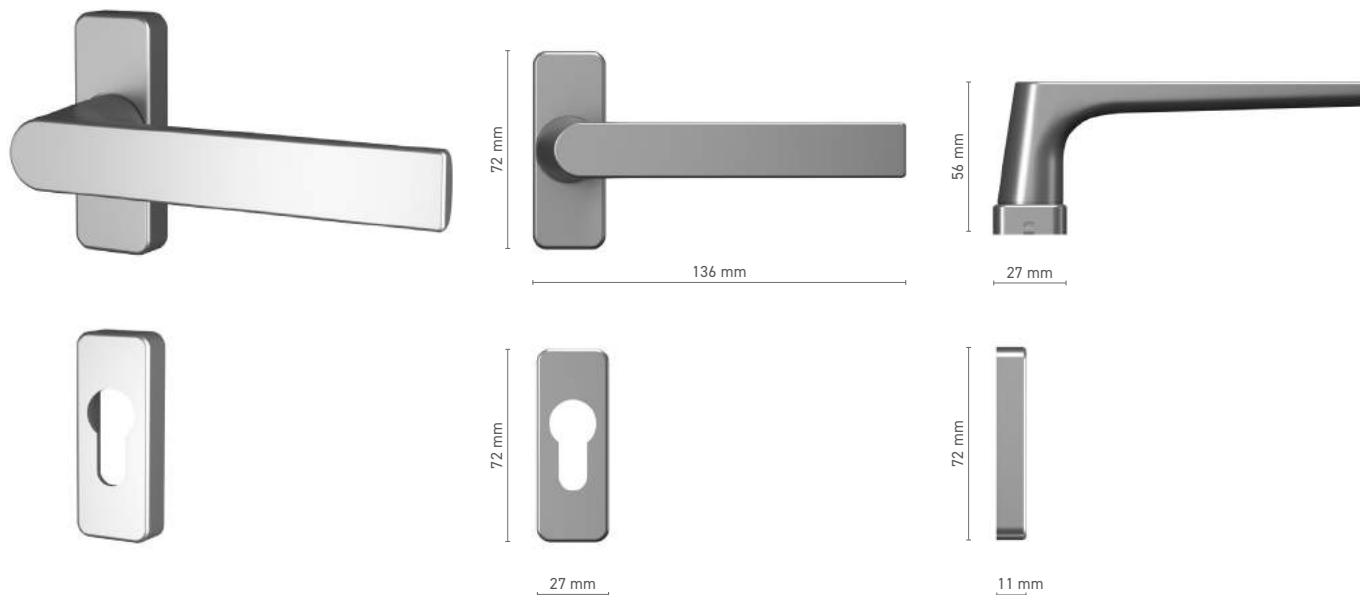

SOBINCO EDGE

External & Internal door handle with short Eschutcheonem

Item number	■ 8H00136X / 8H00137X
Available colours	■ inox anodised ■ natural anodised ■ white ■ anthracite ■ black
Drive	■ square spindle 8 mm
Eschutcheon	■ 8H00138X