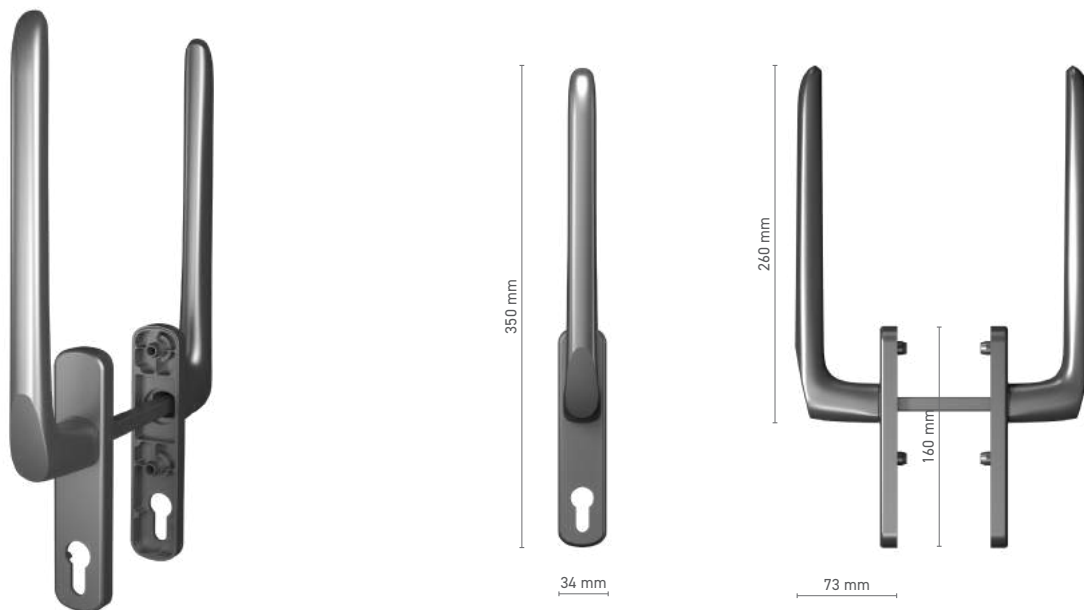

SOBINCO HORIZON

External & Internal handle with spindle for lift & slide door

Item number	■ 1820092X
Available colours	■ inox anodised ■ natural anodised ■ white ■ anthracite ■ black
Drive	■ square spindle 10 mm