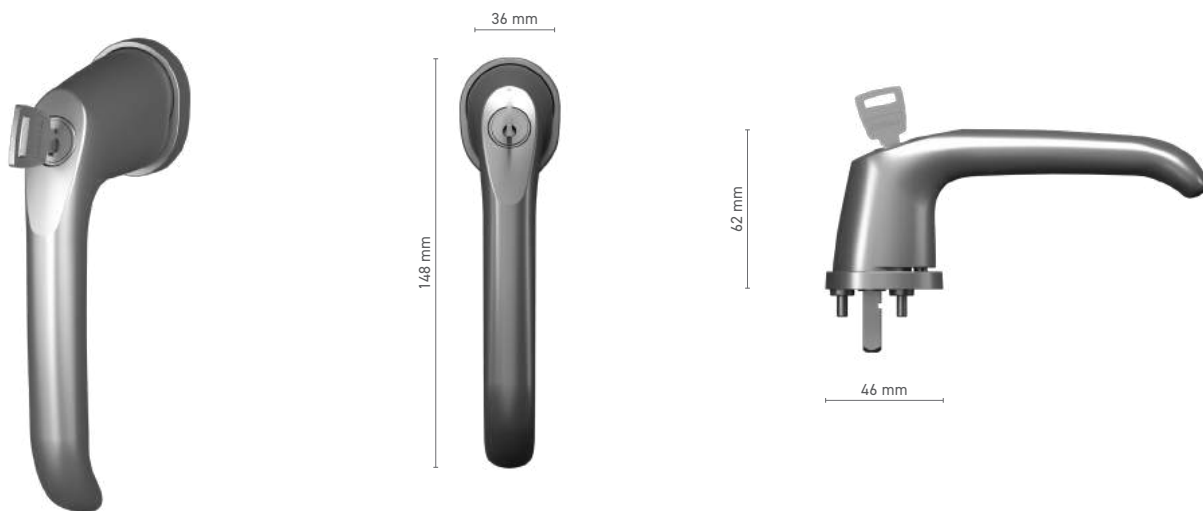

SOBINCO HORIZON

window handle with spindle without base, with key

Item number	■ 1820097X
Available colours	■ inox anodised ■ natural anodised ■ white ■ anthracite ■ black
Drive	■ square spindle 7 mm