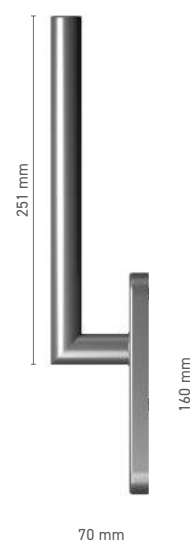

ALUPROF STYLE

single handle for lift & slide door

Item number

■ 1924213X

Available colours

■ stainless steel ■ inox anodised ■ natural anodised ■ white ■ anthracite ■ black

Drive

■ square spindle 10 mm