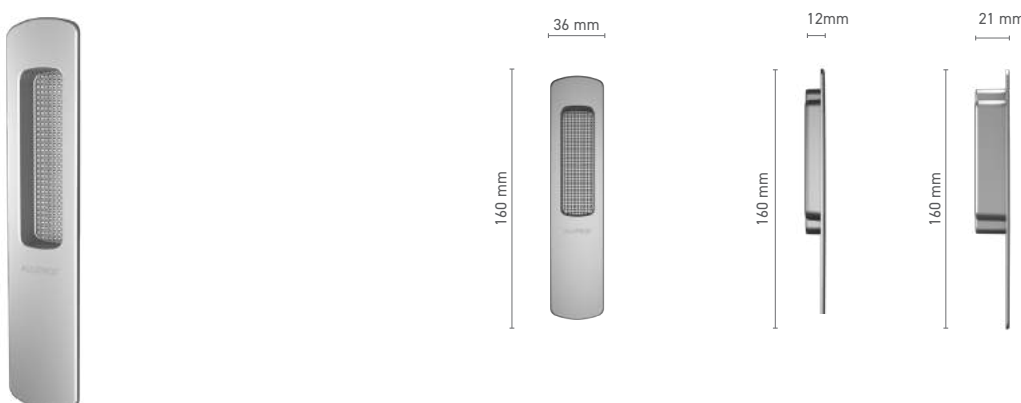

ALUPROF CLASSIC

external pull for lift & slide door

Item number	■ 1924123X - 12 mm	■ 1924124X - 21 mm
Available colours	■ RAL fan-deck* ■ raw* ■ white ■ silver ■ anthracite ■ black	

* - pull without logo