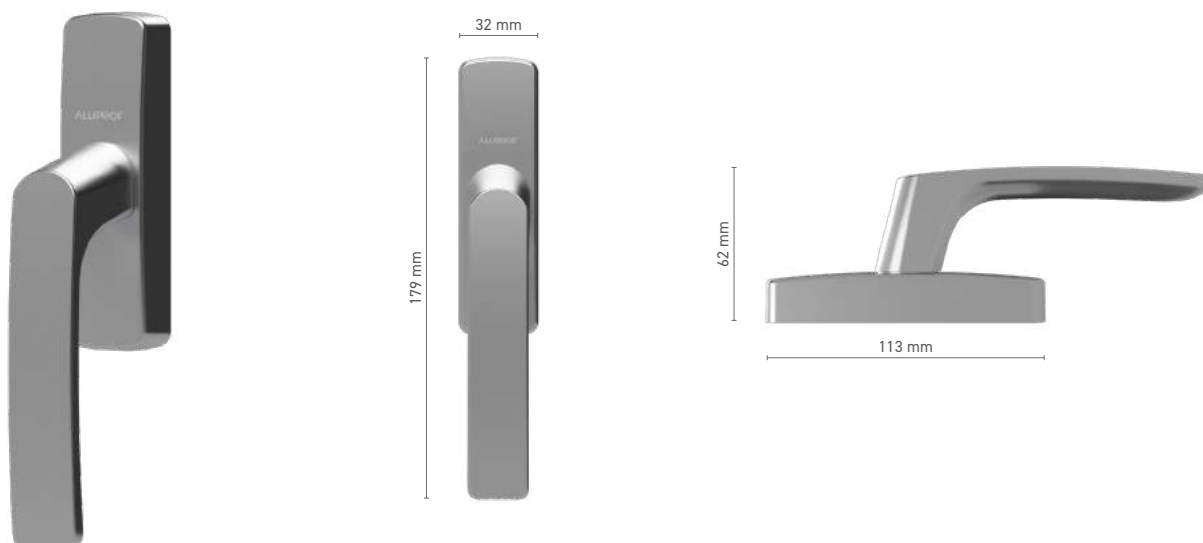

Drive

■ square spindle 7 mm

Handle fittings

■ single-function cylinder

* - handle without logo

ALUPROF CLASSIC

window handle with fork

Item number	■ 1924100X
Available colours	■ RAL fan-deck * ■ raw * ■ white ■ silver ■ anthracite ■ black
Drive	■ fork