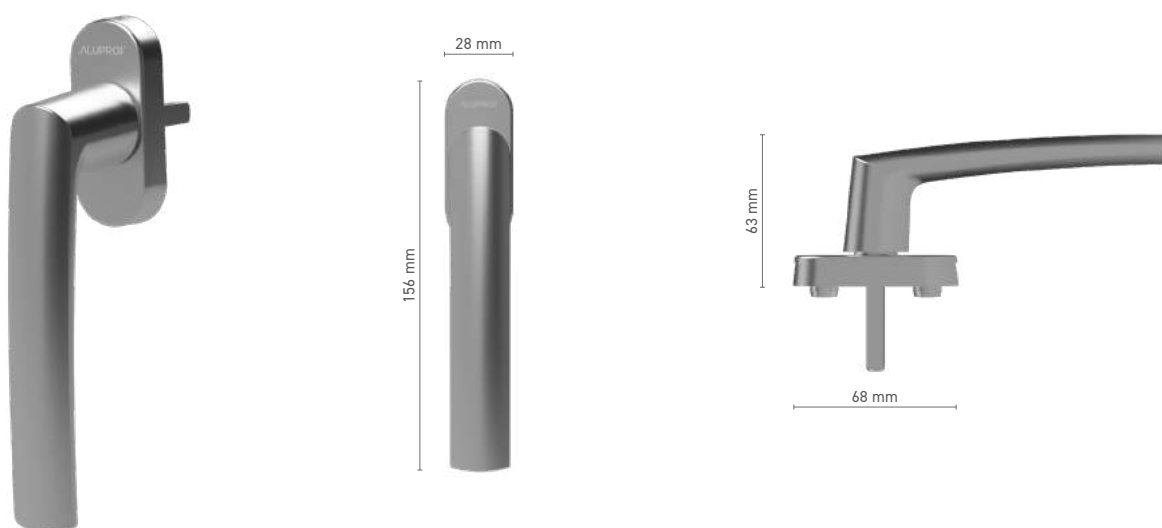

 WINDOW HANDLES
ALUPROF STANDARD

ALUPROF STANDARD

window handle with spindle

Item number	■ 1924201X
Available colours	■ inox anodised ■ natural anodised ■ white ■ anthracite ■ black
Drive	■ square spindle 7 mm