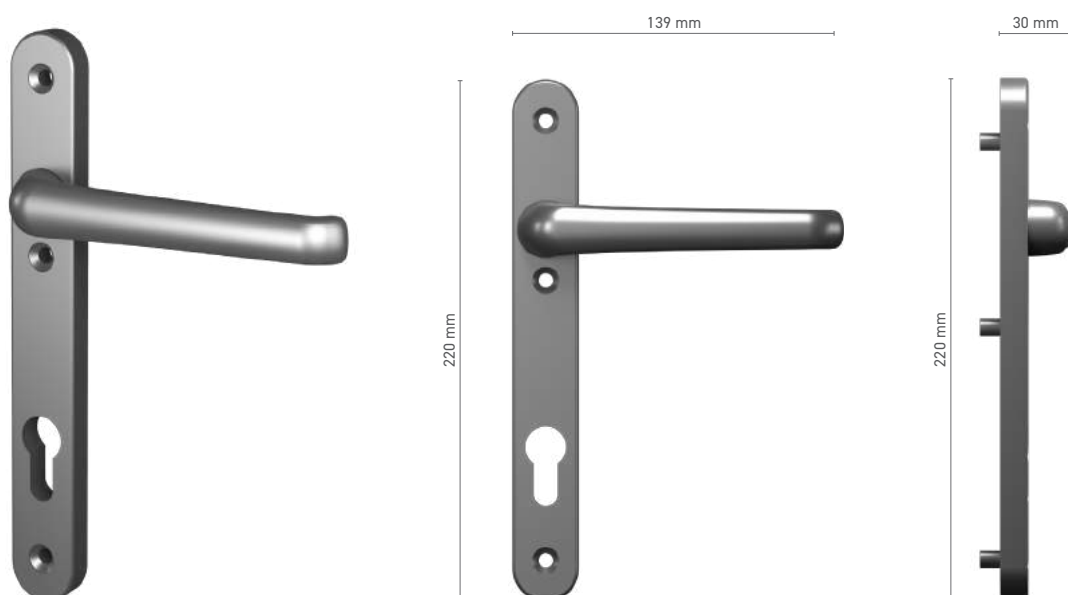

SOBINCO HORIZON

External & Internal door handle SKG** under blind

Item number ■ 8001310X / 8001311X

Available colours ■ inox anodised ■ natural anodised ■ black

Drive ■ square spindle 8 mm