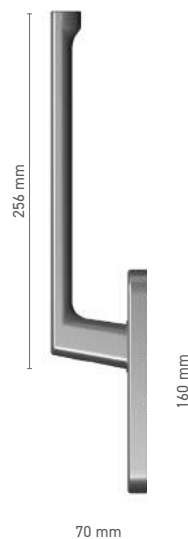

ALUPROF STANDARD

window handle with spindle PSK

Item number	■ 1924207X
Available colours	■ inox anodised ■ natural anodised ■ white ■ anthracite ■ black
Drive	■ square spindle 7 mm

ALUPROF STANDARD

single handle for lift & slide door