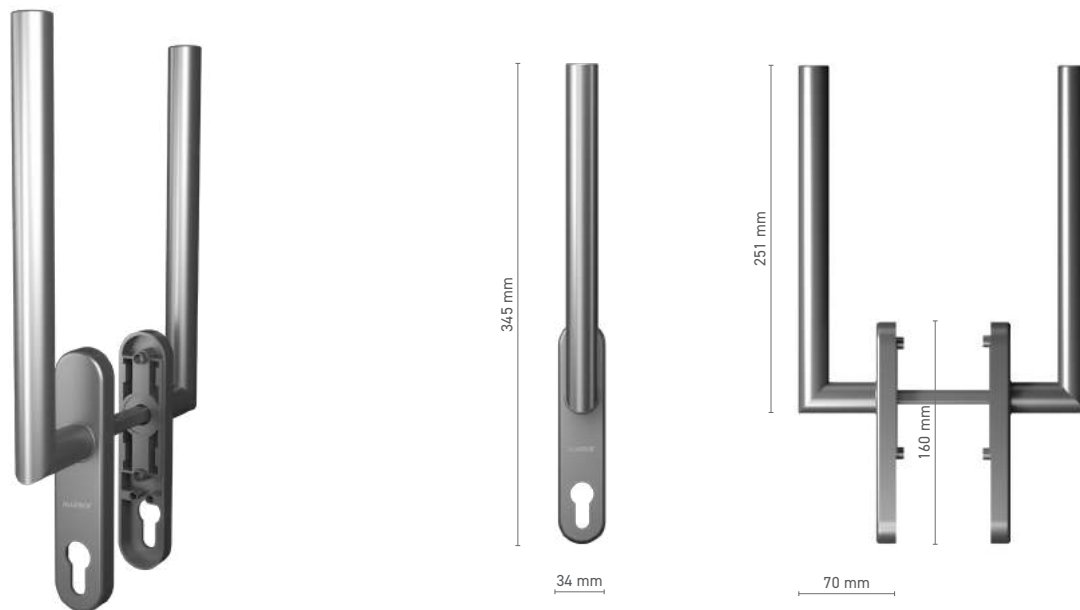

ALUPROF STYLE

External & Internal handle with spindle for lift & slide door

Item number	■ 1924214X
Available colours	■ stainless steel ■ inox anodised ■ natural anodised ■ white ■ anthracite ■ black
Drive	■ square spindle 10 mm