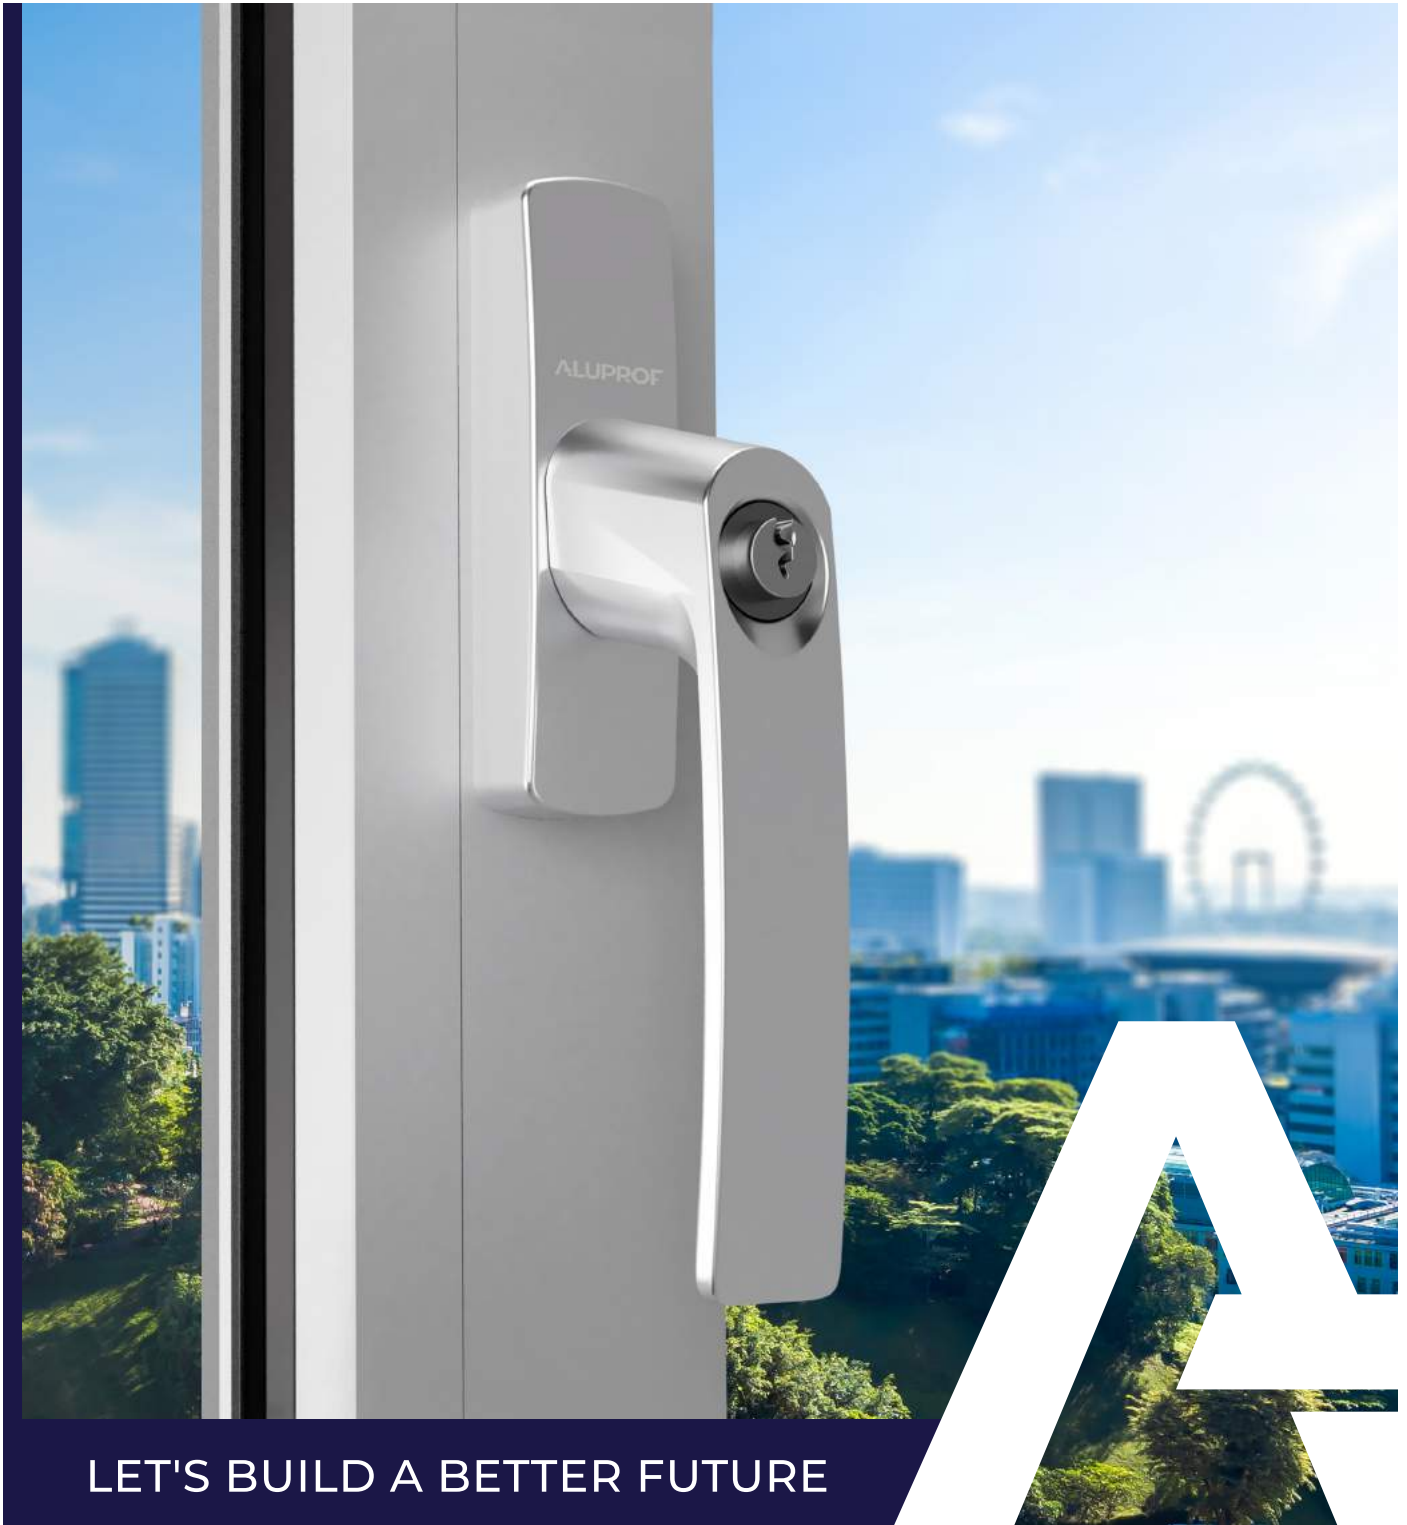

ALUPROF
ALUMINIUM SYSTEMS

LET'S BUILD A BETTER FUTURE

**DOOR & WINDOW
HARDWARE CATALOGUE**

CONTENTS

ALUPROF CLASSIC window handles	/ 04 /
ALUPROF CLASSIC door handles	/ 09 /
ALUPROF STYLE window handles	/ 10 /
ALUPROF STYLE door handles	/ 14 /
ALUPROF LINE door handles	/ 16 /
ALUPROF STANDARD window handles	/ 20 /
SOBINCO EDGE window handles	/ 26 /
SOBINCO EDGE door handles	/ 31 /
SOBINCO HORIZON window handles	/ 36 /
SOBINCO HORIZON door handles	/ 42 /
FAPIM window handles	/ 46 /
FAPIM door handles	/ 52 /
ROTO window handles	/ 54 /