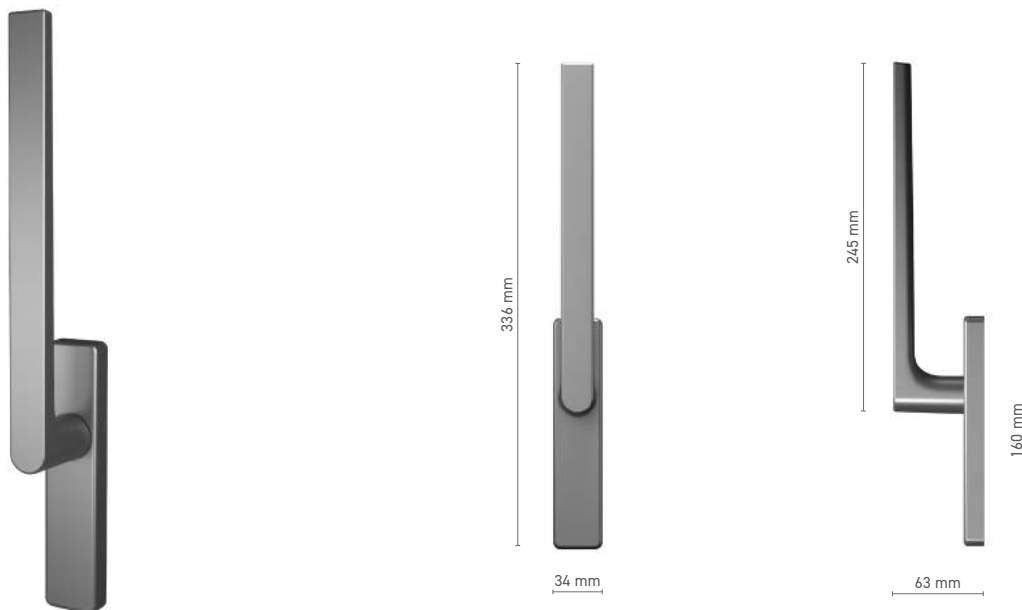

SOBINCO EDGE

External & Internal single handle with spindle for lift & slide door

Item number	■ 8H00155X / 8H00156X
Available colours	■ inox anodised ■ natural anodised ■ white ■ anthracite ■ black
Drive	■ square spindle 10 mm