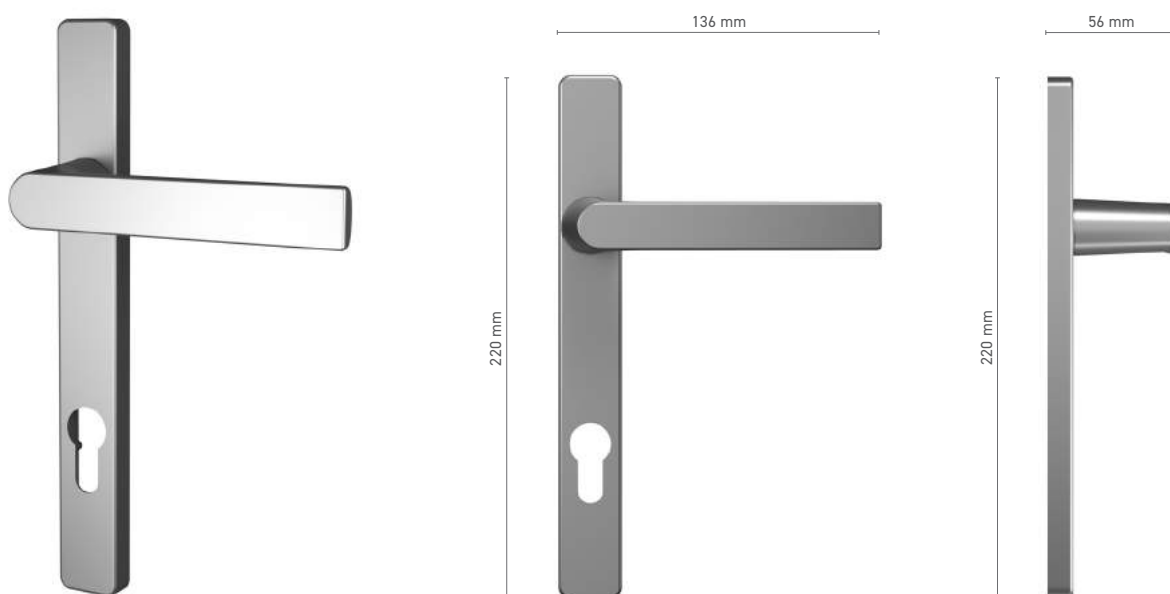

SOBINCO EDGE

External & Internal door handle

Item number	■ 8H00124X / 8H00125X
Available colours	■ inox anodised ■ natural anodised ■ white ■ anthracite ■ black
Drive	■ square spindle 8 mm