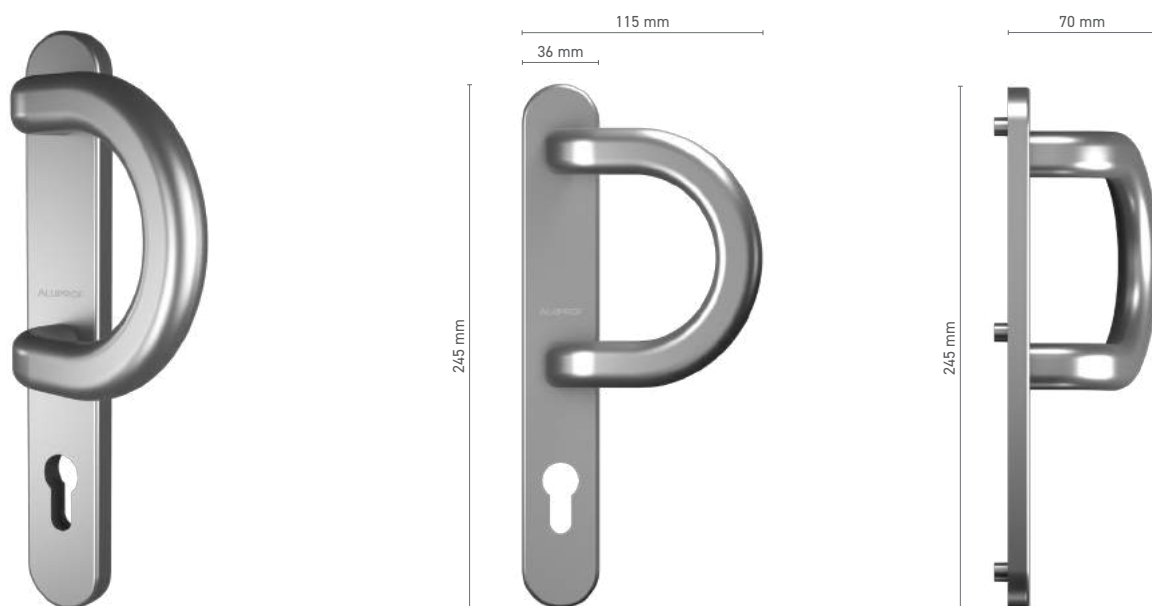

ALUPROF LINE

external pull

Item number

■ 1924224X

Available colours

■ stainless steel

■ inox anodised

■ natural anodised

■ white

■ brown