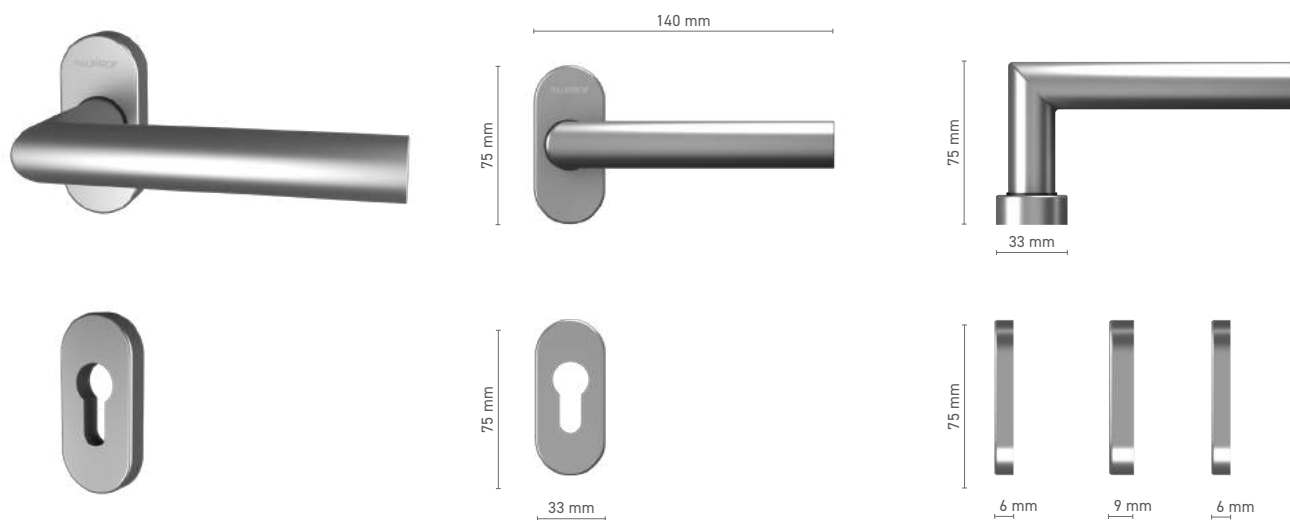

ALUPROF STYLE

external pull for lift & slide door

Item number	■ 1924211X
Available colours	■ stainless steel ■ inox anodised ■ natural anodised ■ white ■ anthracite ■ black

ALUPROF STYLE

single door handle