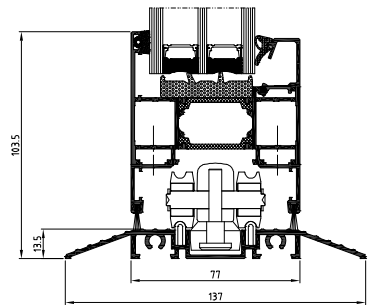

excellent thermal insulation

door, side view

door with edge sealing, bottom view

door with low-level threshold, bottom view

FEATURES AND BENEFITS OF THE MB-86 FOLD LINE HD SYSTEM

- it has durable, three-cavity aluminium profiles, with a structural depth of 86 mm for the frame and 77 mm for the panels
- it is available as a corner or panoramic structure and can be assembled with up to eight panels
- the profiles for the central section are fitted with thermal breaks with a width of 24 mm for the frames and 34 mm for the panels, contributing to the structure's high thermal performance
- the custom-designed hardware guarantees that door panels weighing up to 120 kg can be operated with ease
- the extensive permissible dimensions make it possible to build doors with a maximum panel height of 3000 mm and a width ranging from 700 to 1200 mm
- it features the widest range of threshold solutions, including one which provides a weatherstrip and another which offers a low threshold for even more user comfort
- the glazing ranges from 13.5 to 61.5 mm, meaning that both double- and triple-glazing units can be used, as can units with increased acoustic insulation and units with a burglary-resistance rating
- it is designed to be compatible with our renowned and highly esteemed MB-86N window and door system. The profile joints are analogous to those for the MB-86N and the two systems share some profiles, gaskets and accessories