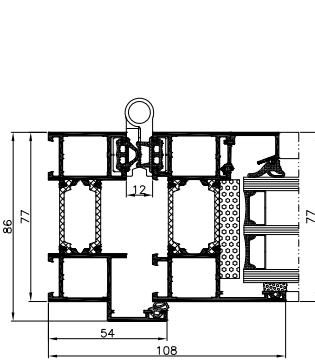

The ALUPROF MB-86 FOLD LINE HD is a solution which provides plenty of comfort in its daily use. At the same time, it not only features high technical parameters, but also makes it possible to create large-scale structures. The bifold doors can open outwards or inwards and the panels can be configured as desired. This state-of-the-art product is designed to meet the exhaustive demands of users, architects and developers alike.

excellent thermal insulation

door, side view

door with edge sealing, bottom view

door with low-level threshold, bottom view

FEATURES AND BENEFITS OF THE MB-86 FOLD LINE HD SYSTEM

- it has durable, three-cavity aluminium profiles, with a structural depth of 86 mm for the frame and 77 mm for the panels
- it is available as a corner or panoramic structure and can be assembled with up to eight panels
- the profiles for the central section are fitted with thermal breaks with a width of 24 mm for the frames and 34 mm for the panels, contributing to the structure's high thermal performance
- the custom-designed hardware guarantees that door panels weighing up to 120 kg can be operated with ease
- the extensive permissible dimensions make it possible to build doors with a maximum panel height of 3000 mm and a width ranging from 700 to 1200 mm
- it features the widest range of threshold solutions, including one which provides a weatherstrip and another which offers a low threshold for even more user comfort
- the glazing ranges from 13.5 to 61.5 mm, meaning that both double- and triple-glazing units can be used, as can units with increased acoustic insulation and units with a burglary-resistance rating
- it is designed to be compatible with our renowned and highly esteemed MB-86N window and door system. The profile joints are analogous to those for the MB-86N and the two systems share some profiles, gaskets and accessories