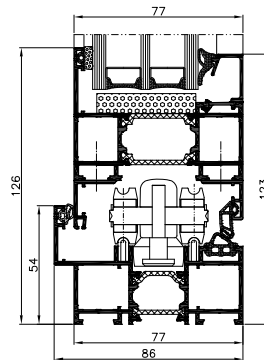

excellent thermal insulation

door, side view

door with edge sealing, bottom view

door with low-level threshold, bottom view

FEATURES AND BENEFITS OF THE MB-86 FOLD LINE HD SYSTEM

- it has durable, three-cavity aluminium profiles, with a structural depth of 86 mm for the frame and 77 mm for the panels
- it is available as a corner or panoramic structure and can be assembled with up to eight panels
- the profiles for the central section are fitted with thermal breaks with a width of 24 mm for the frames and 34 mm for the panels, contributing to the structure's high thermal performance
- the custom-designed hardware guarantees that door panels weighing up to 120 kg can be operated with ease
- the extensive permissible dimensions make it possible to build doors with a maximum panel height of 3000 mm and a width ranging from 700 to 1200 mm
- it features the widest range of threshold solutions, including one which provides a weatherstrip and another which offers a low threshold for even more user comfort
- the glazing ranges from 13.5 to 61.5 mm, meaning that both double- and triple-glazing units can be used, as can units with increased acoustic insulation and units with a burglary-resistance rating
- it is designed to be compatible with our renowned and highly esteemed MB-86N window and door system. The profile joints are analogous to those for the MB-86N and the two systems share some profiles, gaskets and accessories